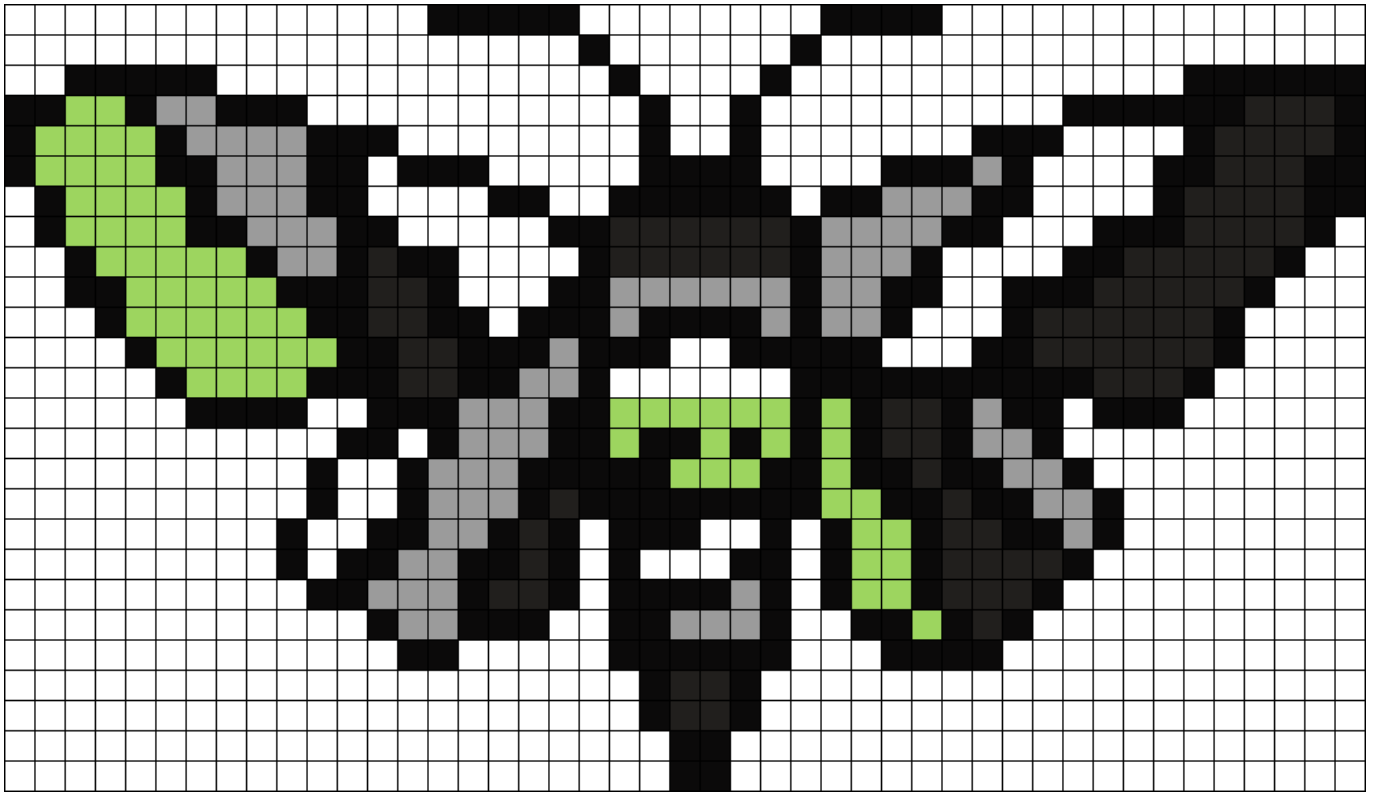

Agender Pride Moth Kandi Pattern

Created by: ImNotOkayIPromise

45 columns wide x 26 rows tall

| | | | | |
|-----|----|----|----|----|
| 309 | 68 | 76 | 89 | 66 |
|-----|----|----|----|----|