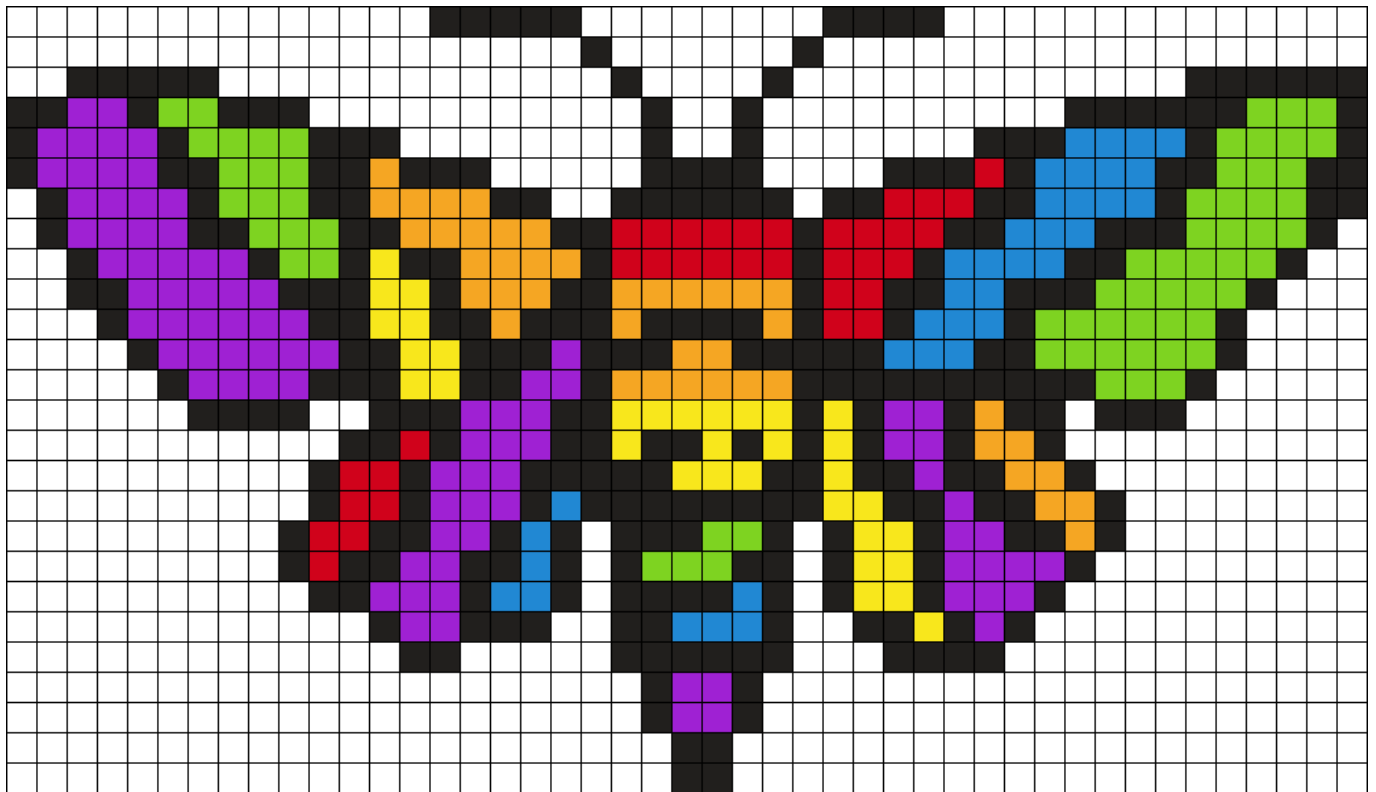

Pride Moth Kandi Pattern

Created by: ImNotOkayIPromise

45 columns wide x 26 rows tall

309	88	65	36	42	35	33
-----	----	----	----	----	----	----