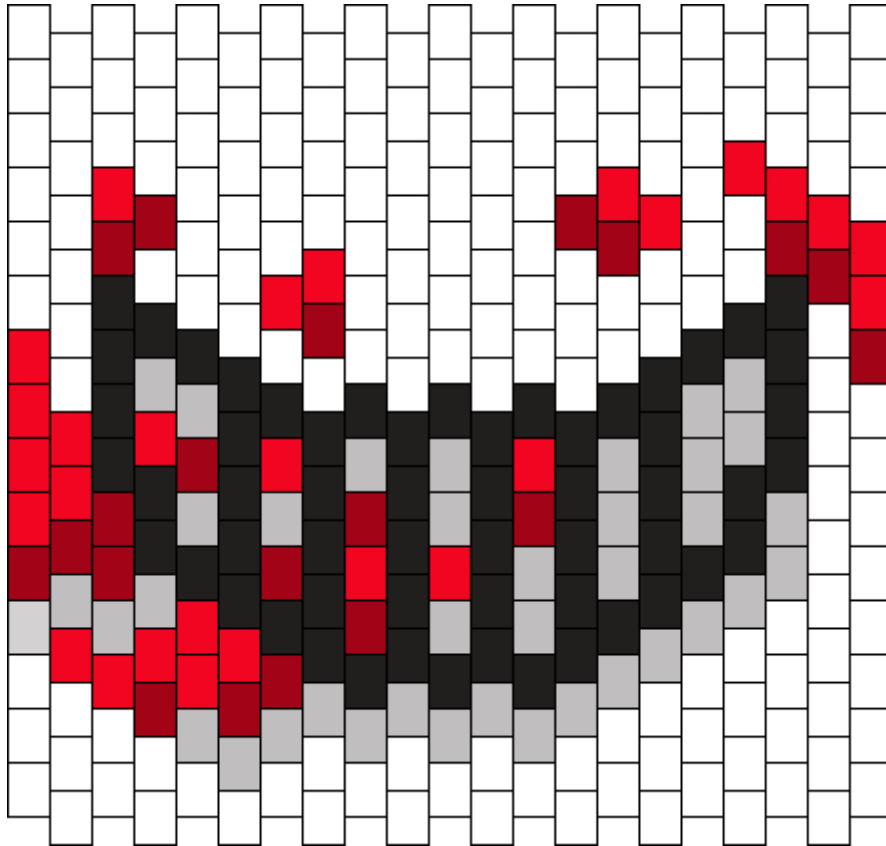

Legion Frank Mask Kandi Pattern

Created by: 3DG

21 columns wide x 15 rows tall

107	27	20	58	37	1
-----	----	----	----	----	---