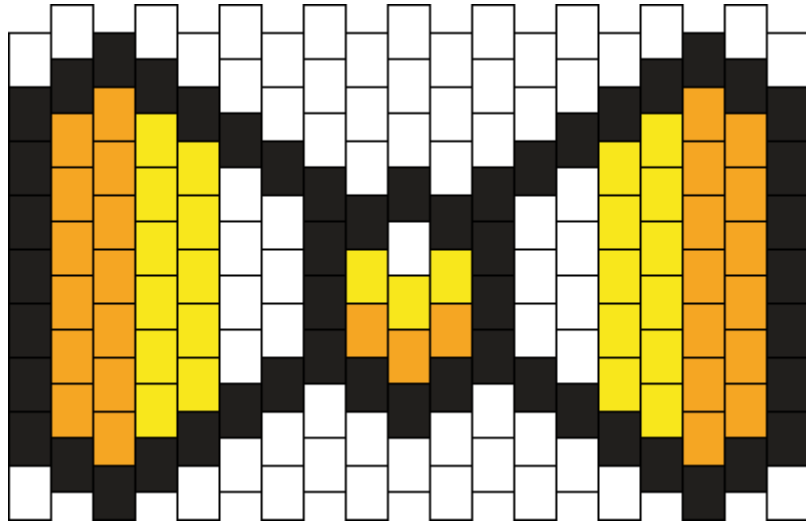

Candy Corn Bow / Bowtie Kandi Pattern

Created by: Pierce_the_kandi

19 columns wide x 9 rows tall

52 29 25 15