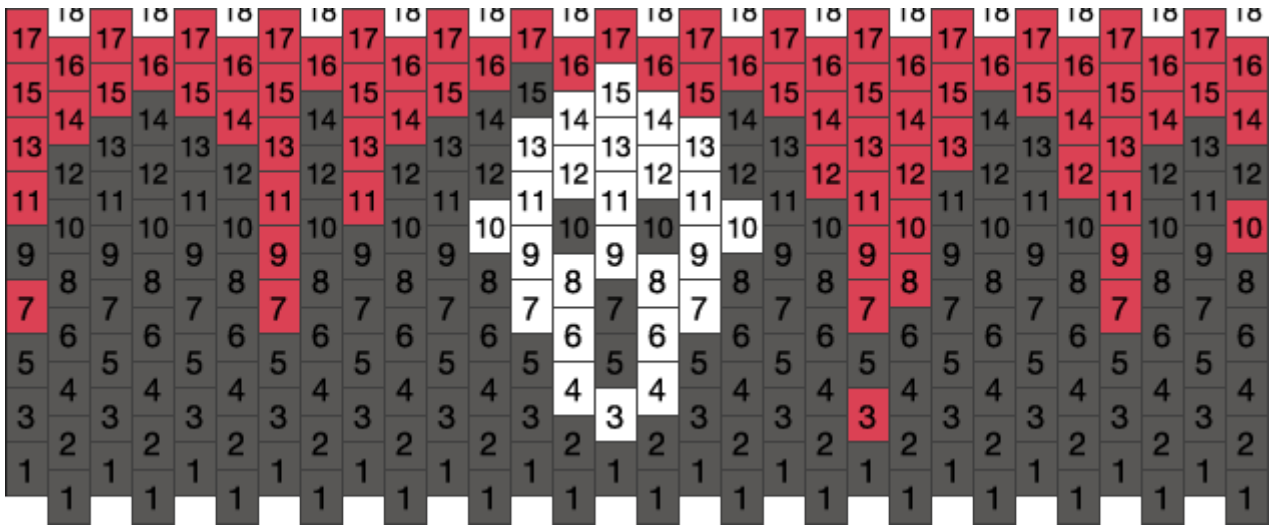

The Ghost Face Kandi Pattern

Created by: BlurredOut

30 columns wide x 9 rows tall

76 169 25