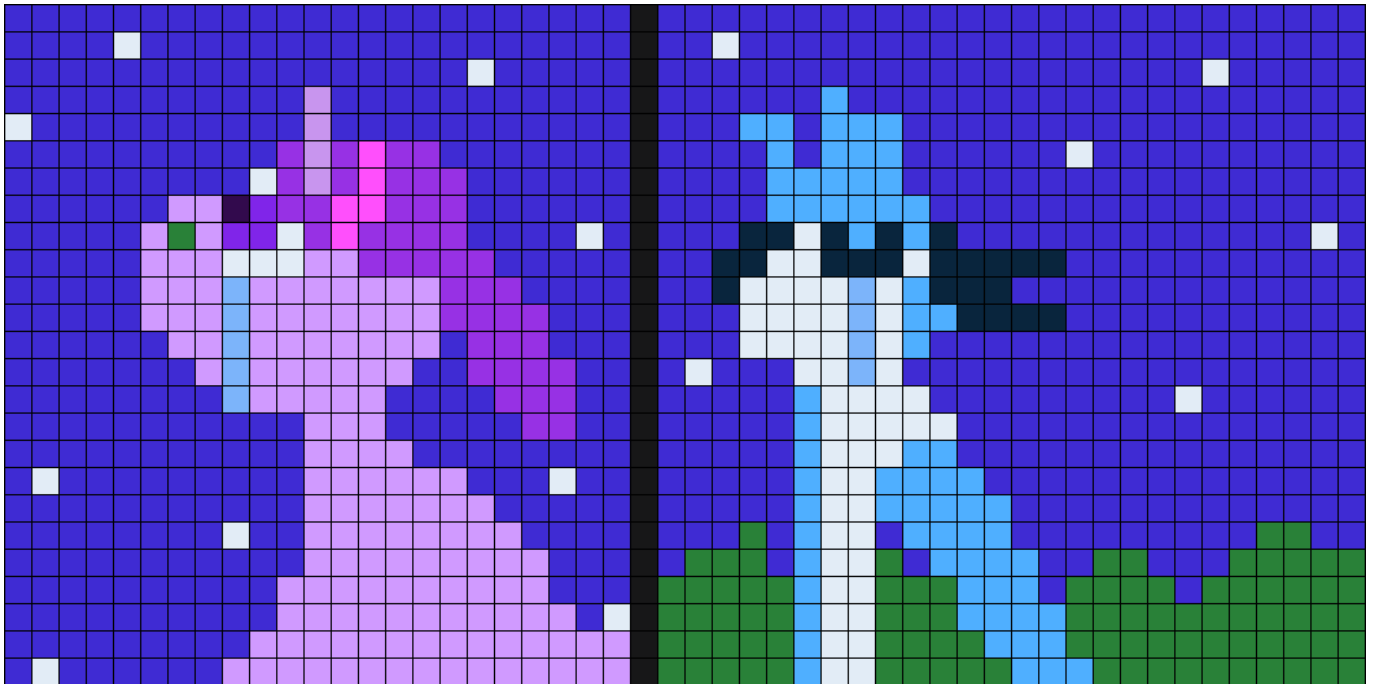

Mordetwi(this Is A Joke) Kandi Pattern

Created by: JuiceBox

50 columns wide x 25 rows tall

768	25	70	4	70	43	5	137	1	3	92	23	9
-----	----	----	---	----	----	---	-----	---	---	----	----	---