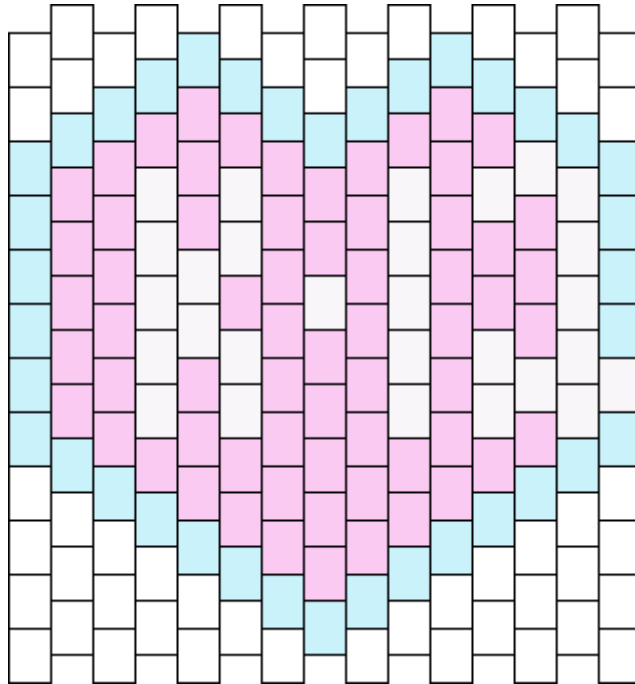

# K-12 Heart Charm Kandi Pattern

Created by: duckys\_gf

15 columns wide x 12 rows tall

37

65

28