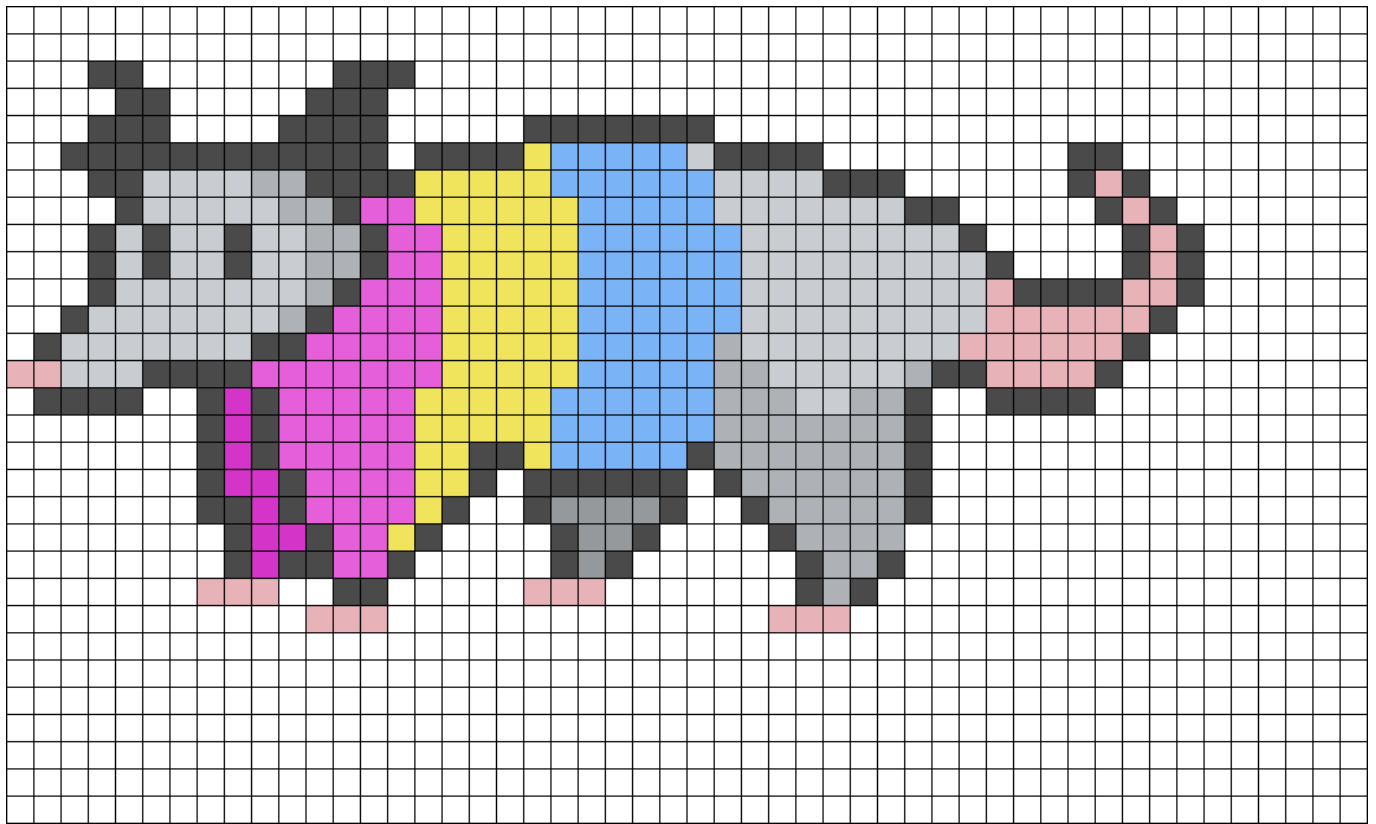

Pan Pride Possum Kandi Pattern

Created by: wednesdays_posion

50 columns wide x 30 rows tall

155	59	67	105	51	37	52	9	7
-----	----	----	-----	----	----	----	---	---