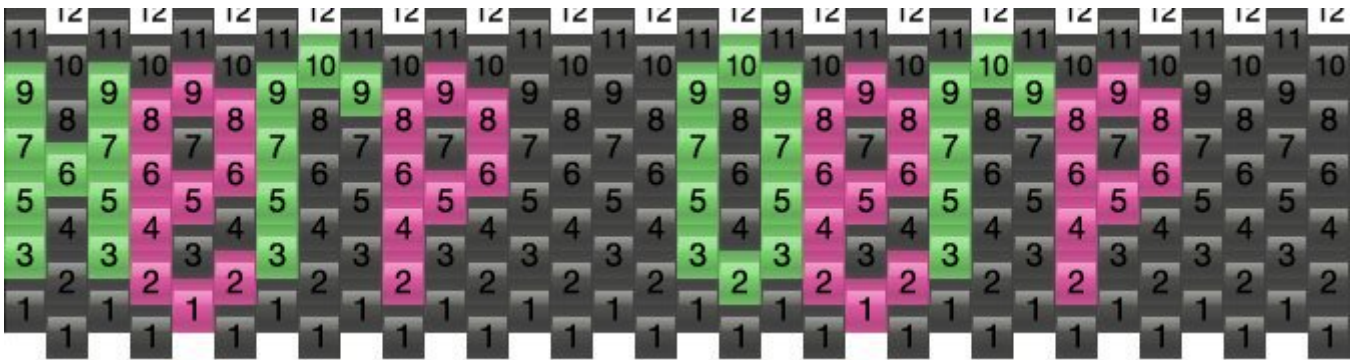

# Herpderp Kandi Pattern

Created by: Nikola

32 columns wide x 6 rows tall

0