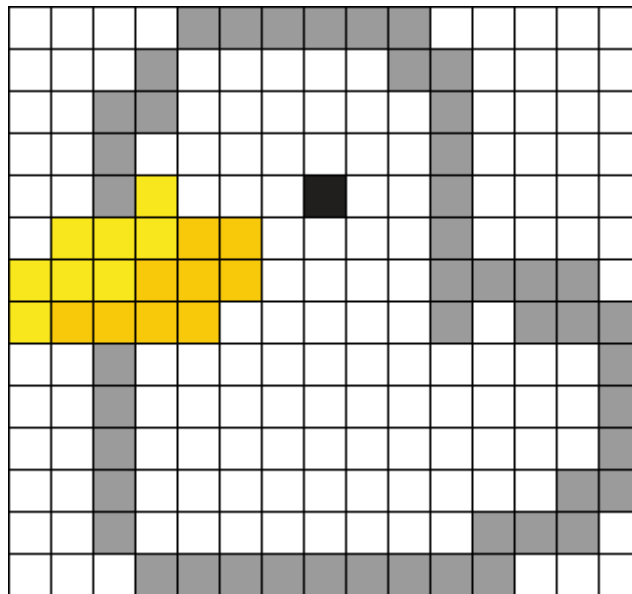

# Benson Perler :] Kandi Pattern

Created by: Hob1c0re

15 columns wide x 14 rows tall

47 88 8 1 9