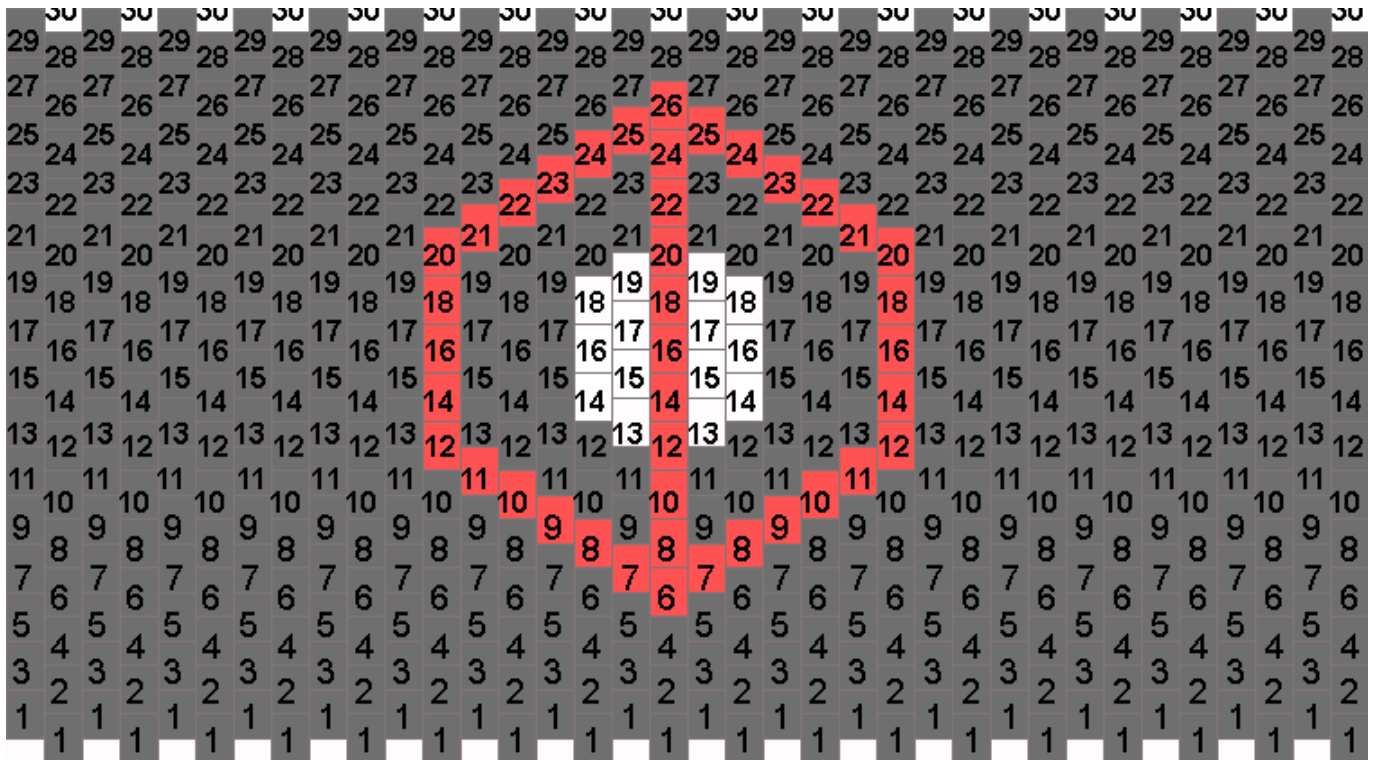

Deadpool Kandi Pattern

Created by: Aquaman

36 columns wide x 15 rows tall

7

41

7

485