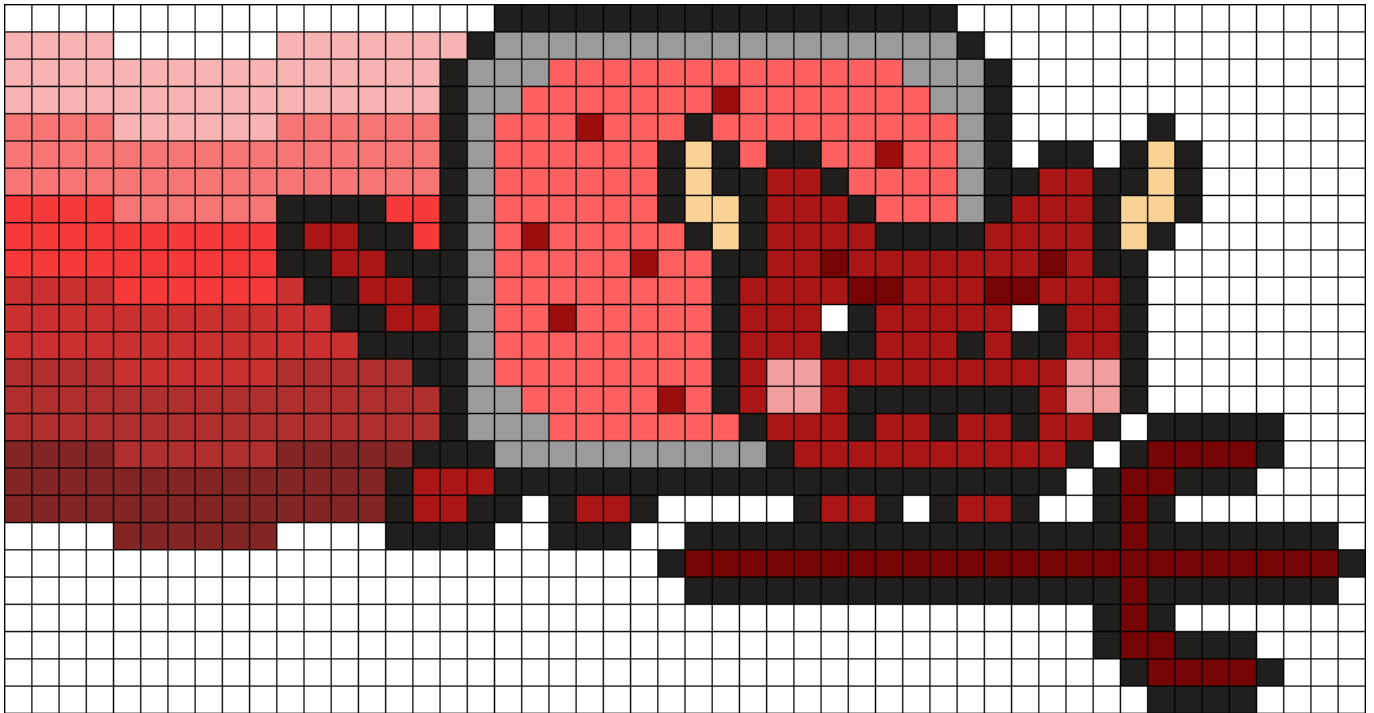

Demon Nyan Cat Kandi Pattern

Created by: Innocent

50 columns wide x 26 rows tall

239	49	56	129	7	48	10	108	33	46	36	2	47
8	43											