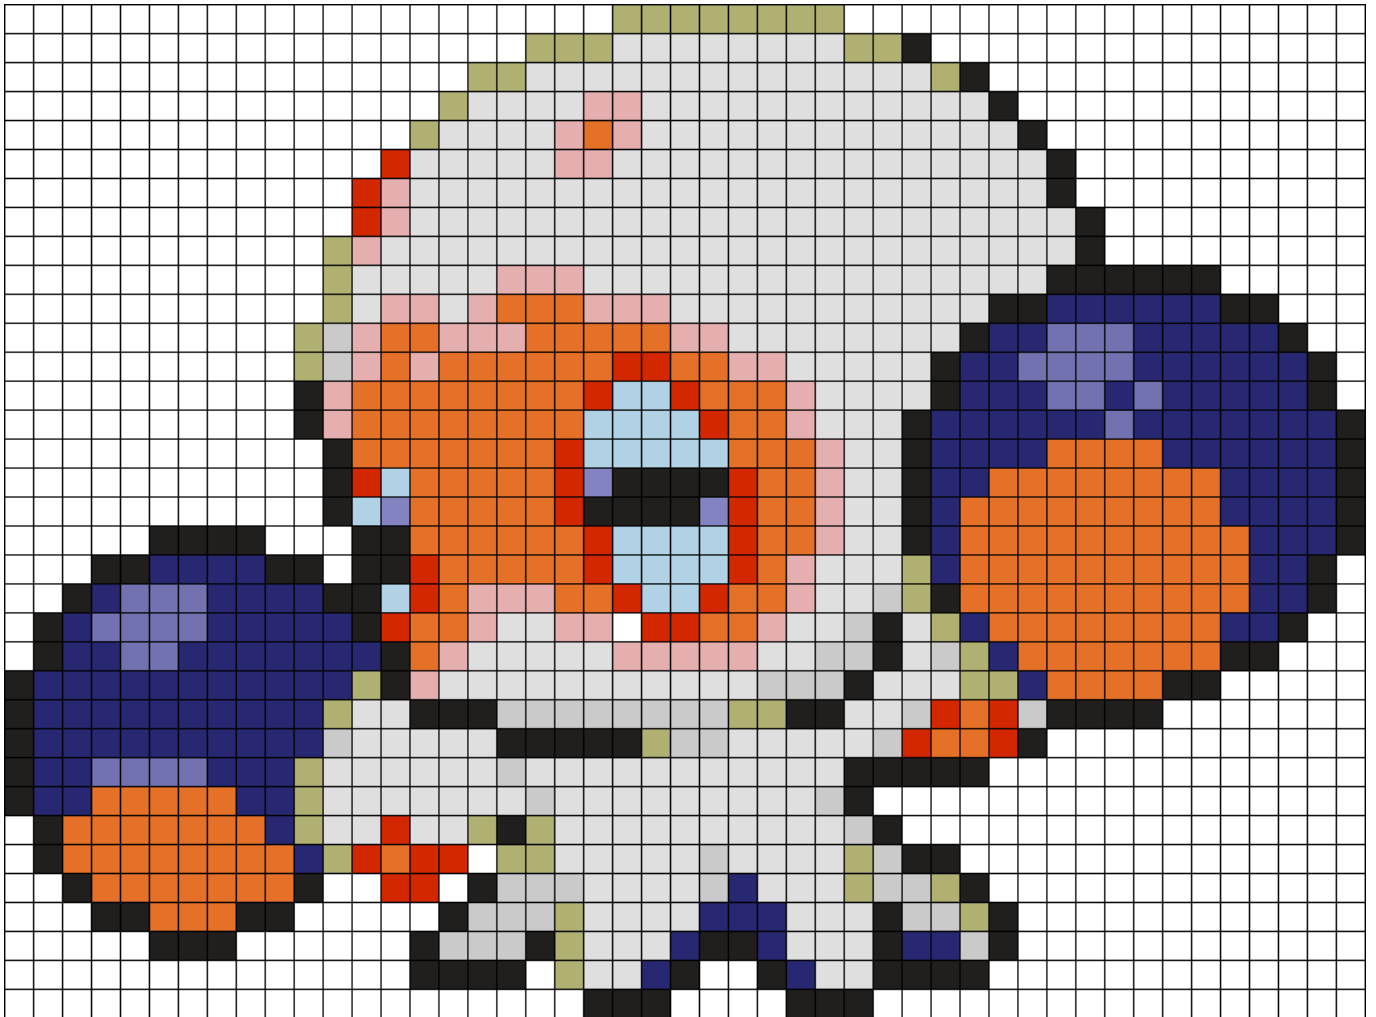

# Clobbopus Kandi Pattern

Created by: iconstantlytired

47 columns wide x 35 rows tall

49	332	146	52	193	35	154	45	24	24	3
----	-----	-----	----	-----	----	-----	----	----	----	---