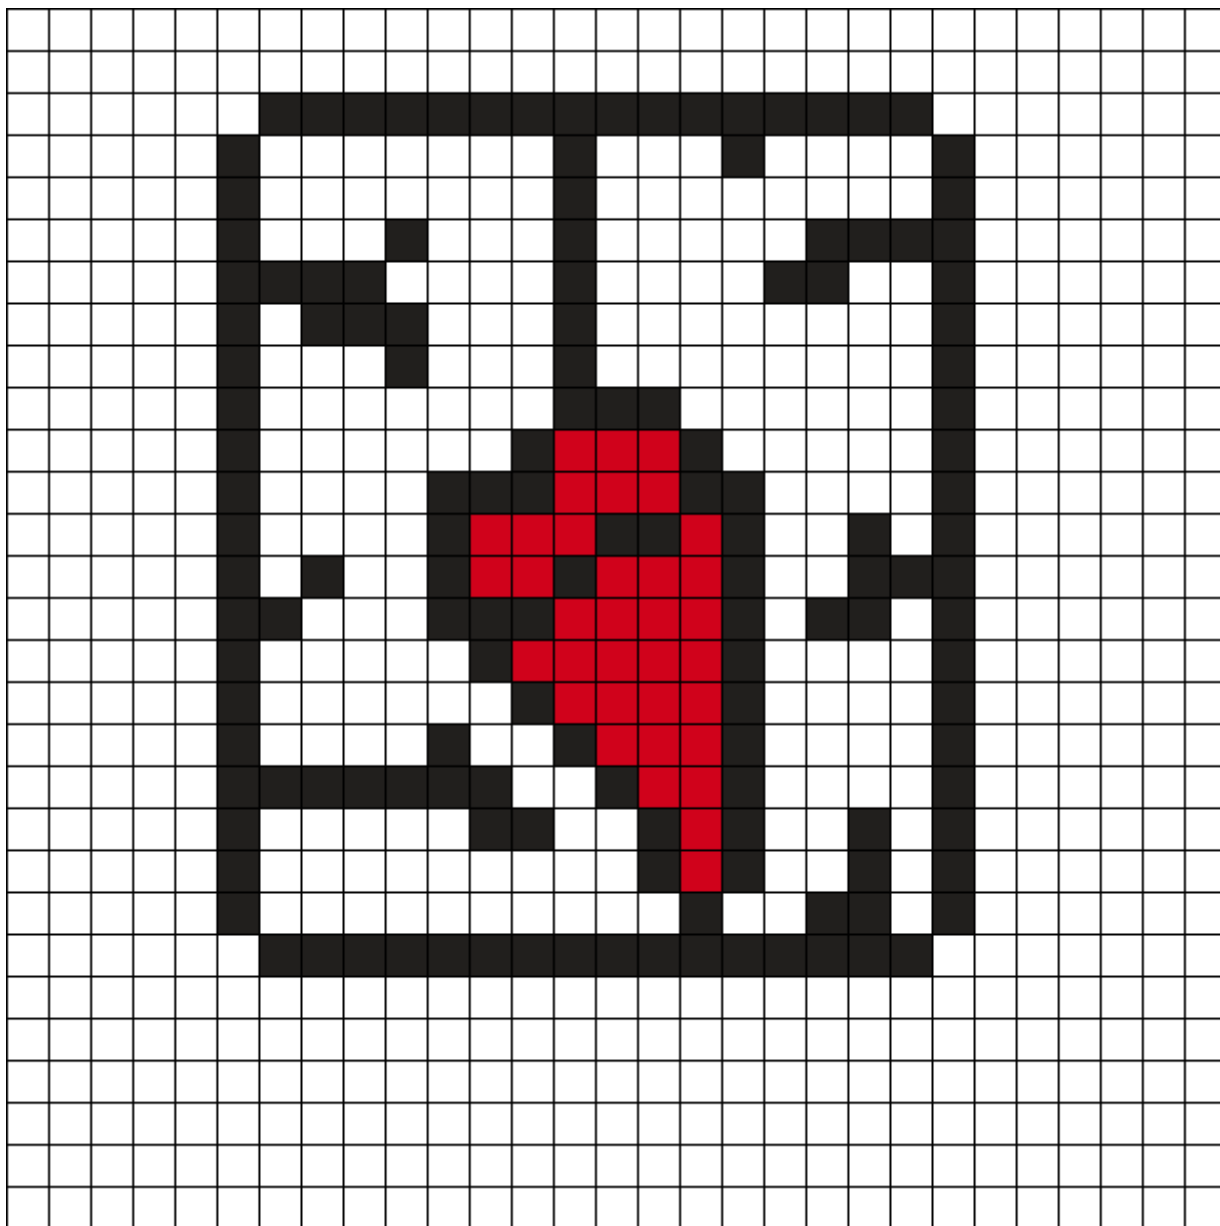

# The Used-in Love And Death Kandi Pattern

Created by: gelfingelf  
29 columns wide x 29 rows tall

144 195 35