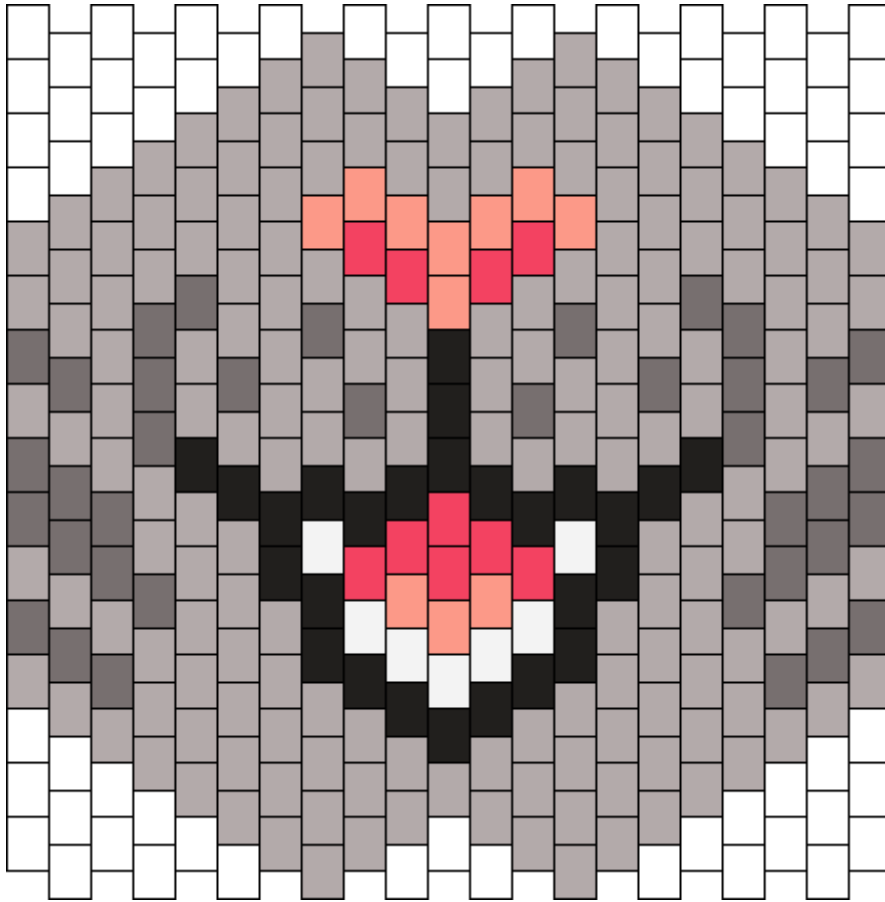

# Tabby Cat Mask Kandi Pattern

Created by: syn

21 columns wide x 16 rows tall

179	11	10	38	26	7
-----	----	----	----	----	---