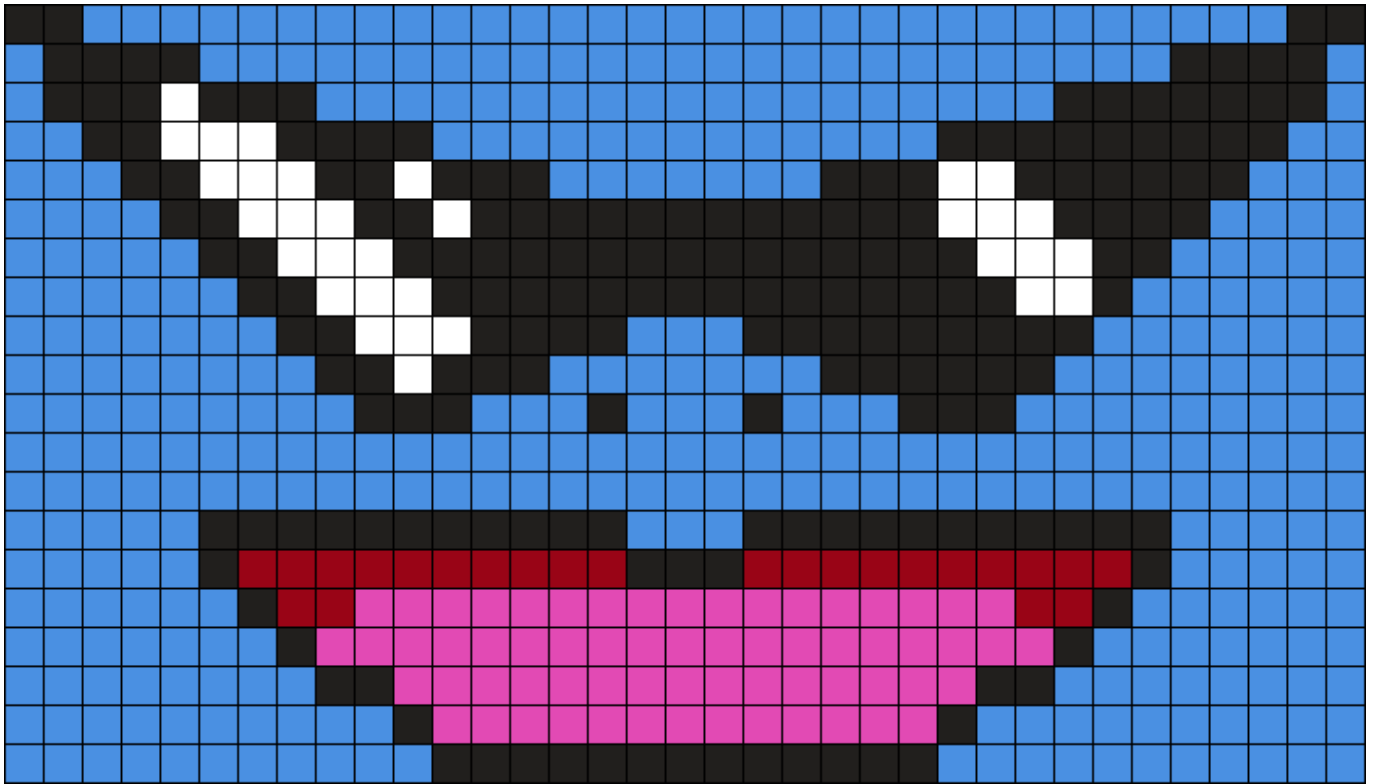

Squirtle Squad Switch Cover Kandi Pattern

Created by: Batmander

35 columns wide x 20 rows tall

197	383	32	24	64
-----	-----	----	----	----