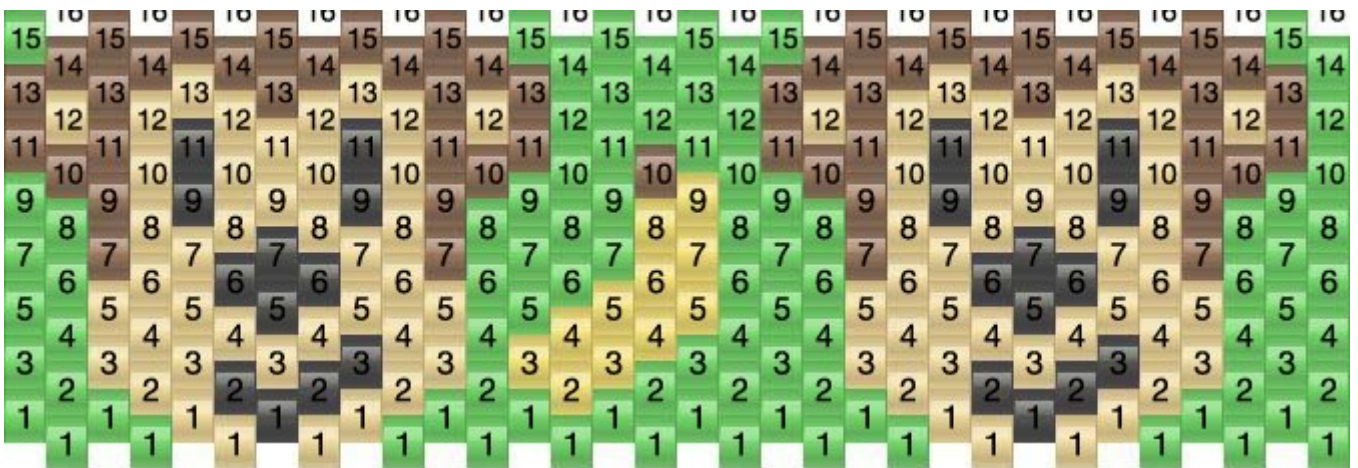

Monkey Kandi Pattern

Created by: Crumpet

32 columns wide x 8 rows tall

Green: 88 Brown: 53 Sand: 80 Black: 24 Yellow: 11