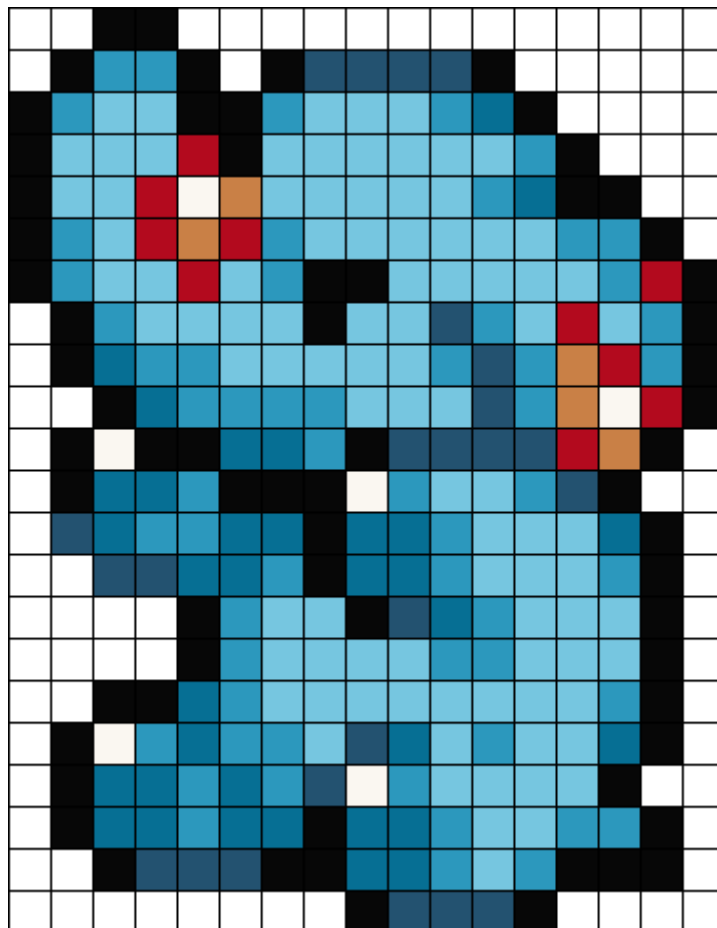

# Phanpy!! (sprite From Pkmn Mystery Dungeons: Red Rescue Team) Kandi Pattern

Created by: cosmosis  
17 columns wide x 22 rows tall

66	57	24	91	34	10	6	5
----	----	----	----	----	----	---	---