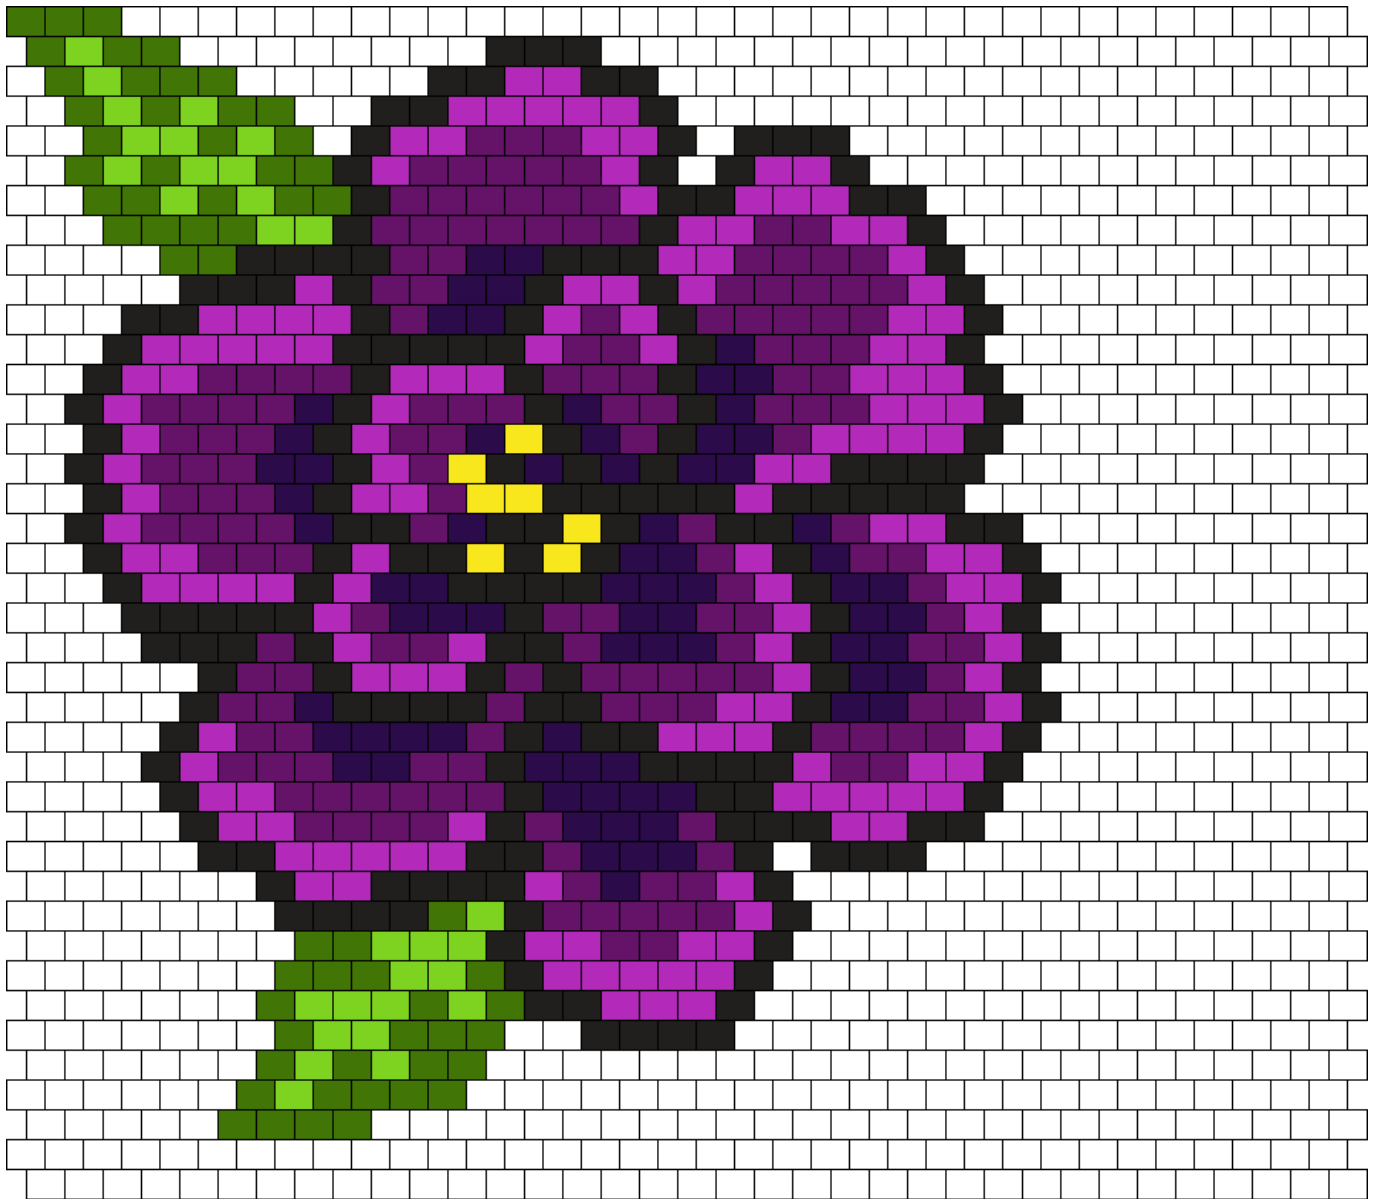

Flower Kandi Pattern

Created by: MommaCrafter123

0 columns wide x 40 rows tall

59	707	29	205	150	167	76	7
----	-----	----	-----	-----	-----	----	---