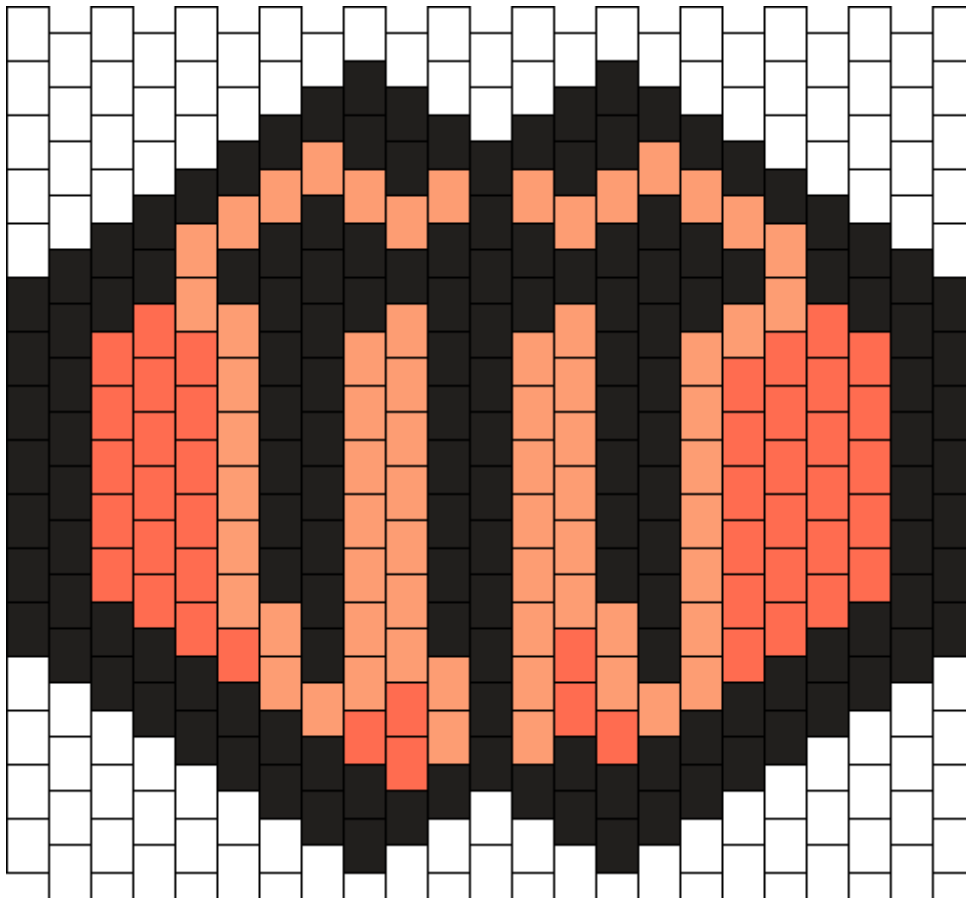

# Monster Rehab Mask Kandi Pattern

Created by: ImNotOkayIPromise

23 columns wide x 16 rows tall

151	47	66
-----	----	----