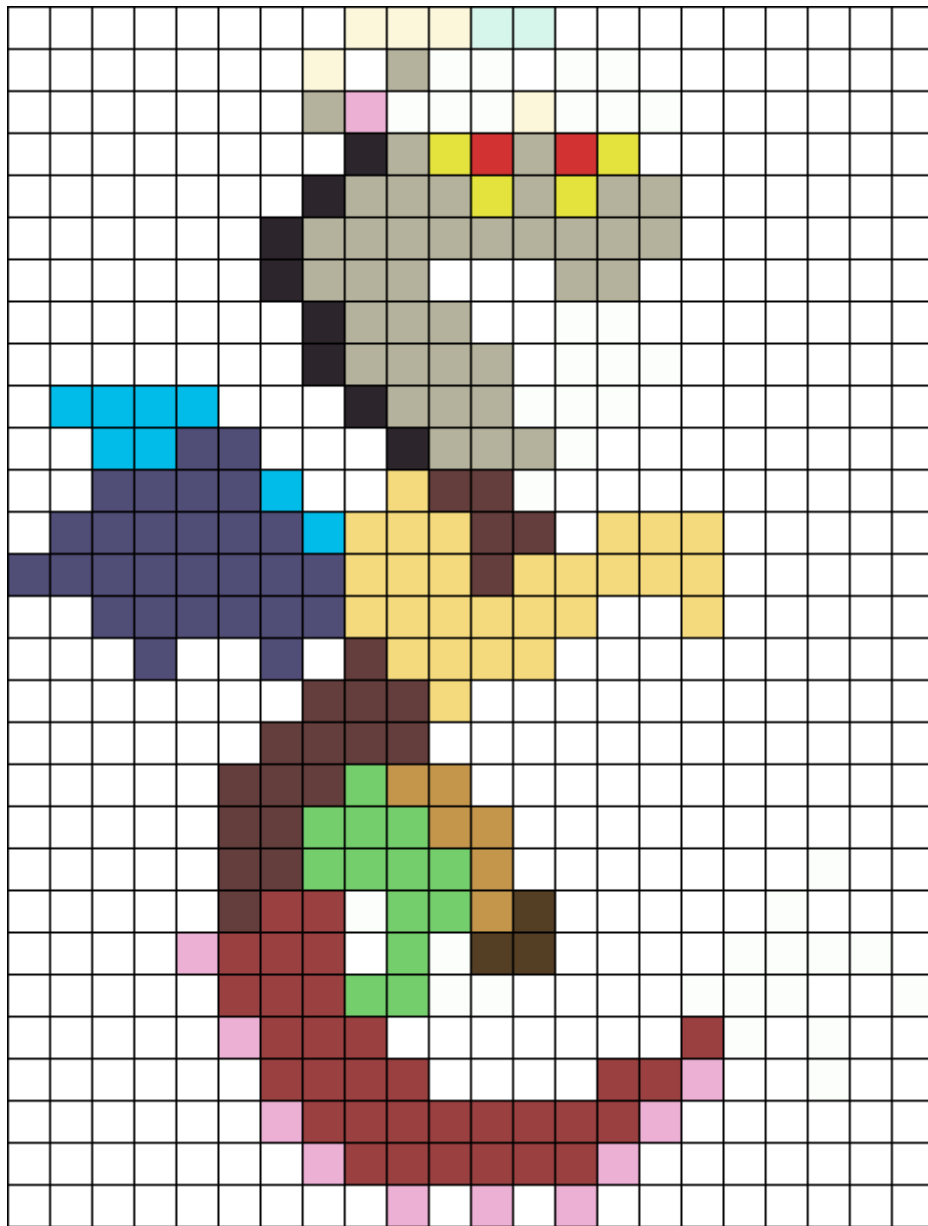

Discord Perler 2 Kandi Pattern

Created by: z_b0n3_r0tt_z

22 columns wide x 29 rows tall

841	32	37	21	37	11	8	5	2	4	2	27	13
6	3	28	8									