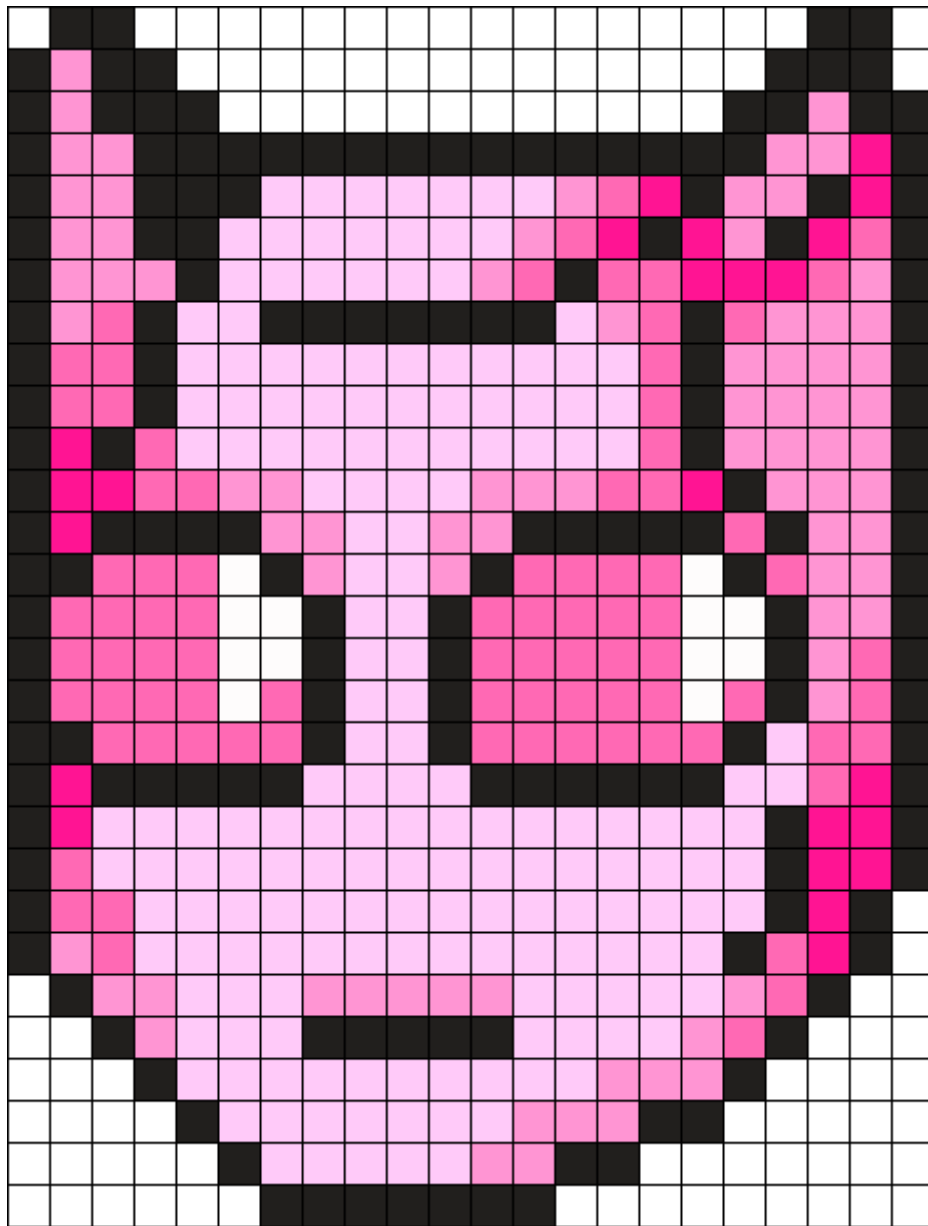

Killa Queen Kandi Pattern

Created by: Mista

22 columns wide x 29 rows tall

841

166

83

177

79

23

12