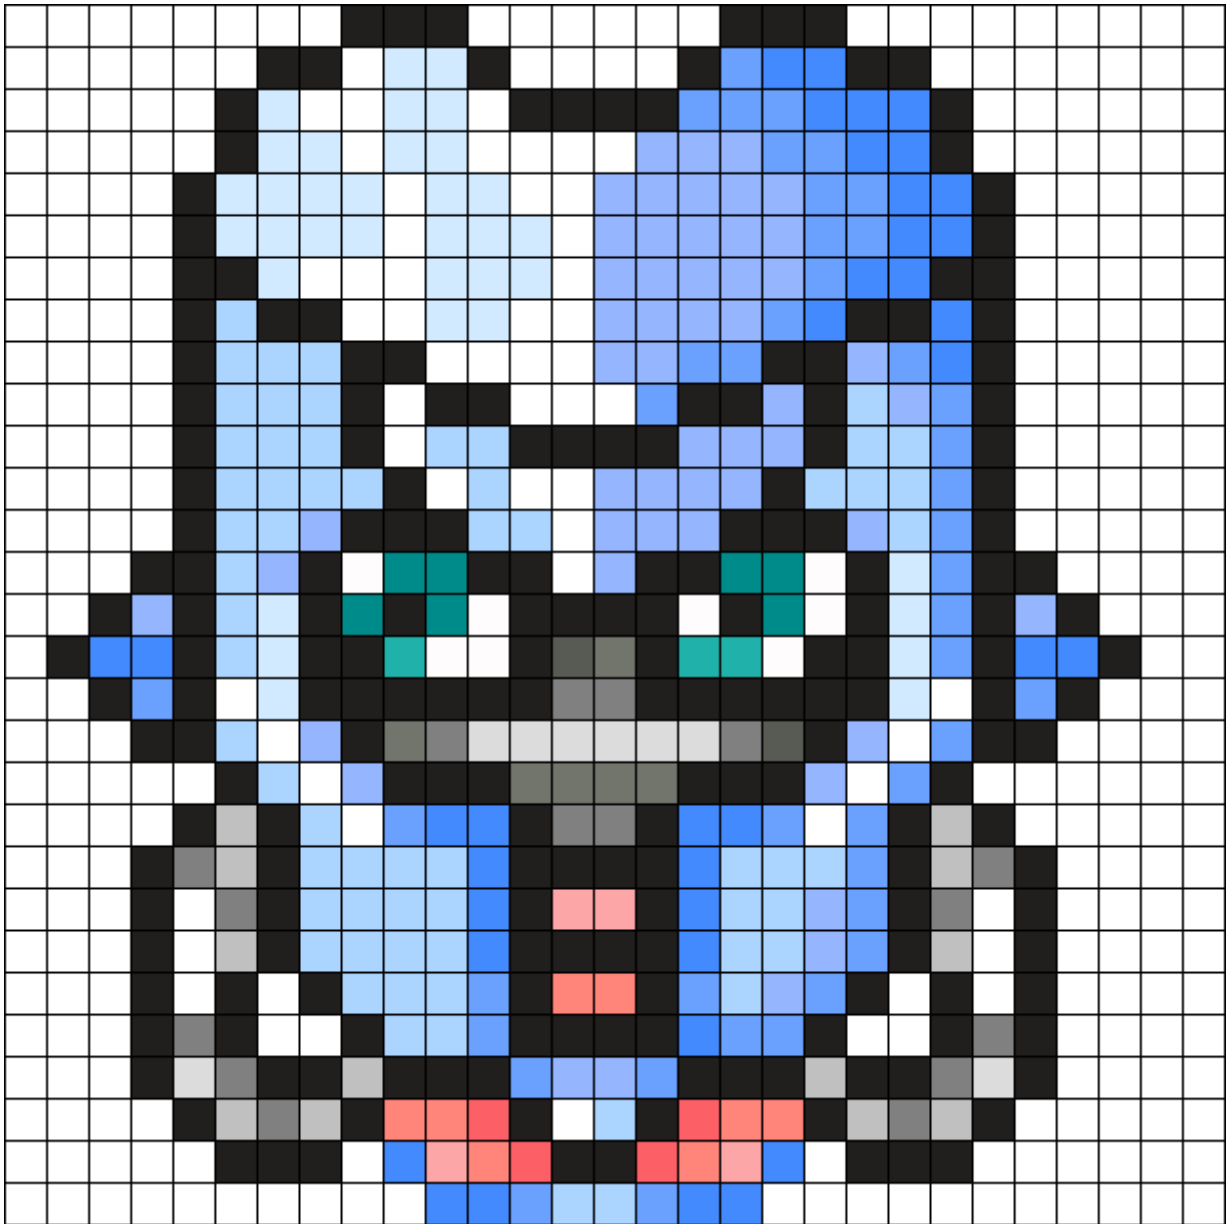

# Crazy Diamond Kandi Pattern

Created by: Mista

29 columns wide x 29 rows tall

202	51	35	43	37	52	62	8	7	3	2	6	16
8	12	4	8	4								