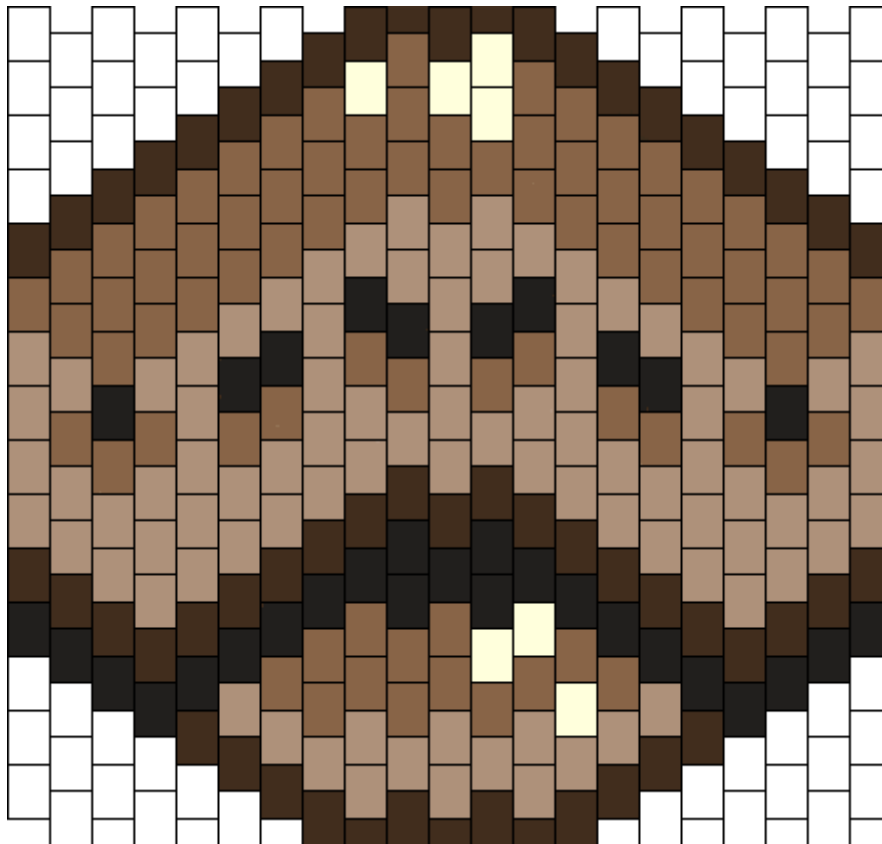

Ball Python Mask Kandi Pattern

Created by: deejay

21 columns wide x 15 rows tall

50	80	7	89	33
----	----	---	----	----