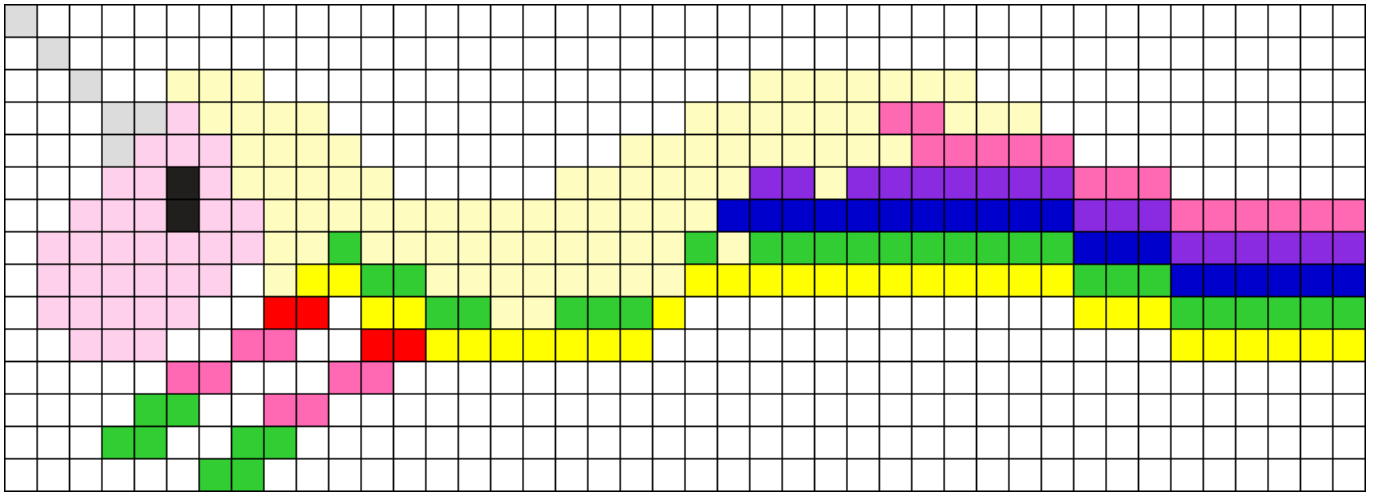

Lady Rainicorn Part 1 Kandi Pattern

Created by: tashar_h

42 columns wide x 15 rows tall

33	33	86	4	24	36	20	18	2	6
----	----	----	---	----	----	----	----	---	---