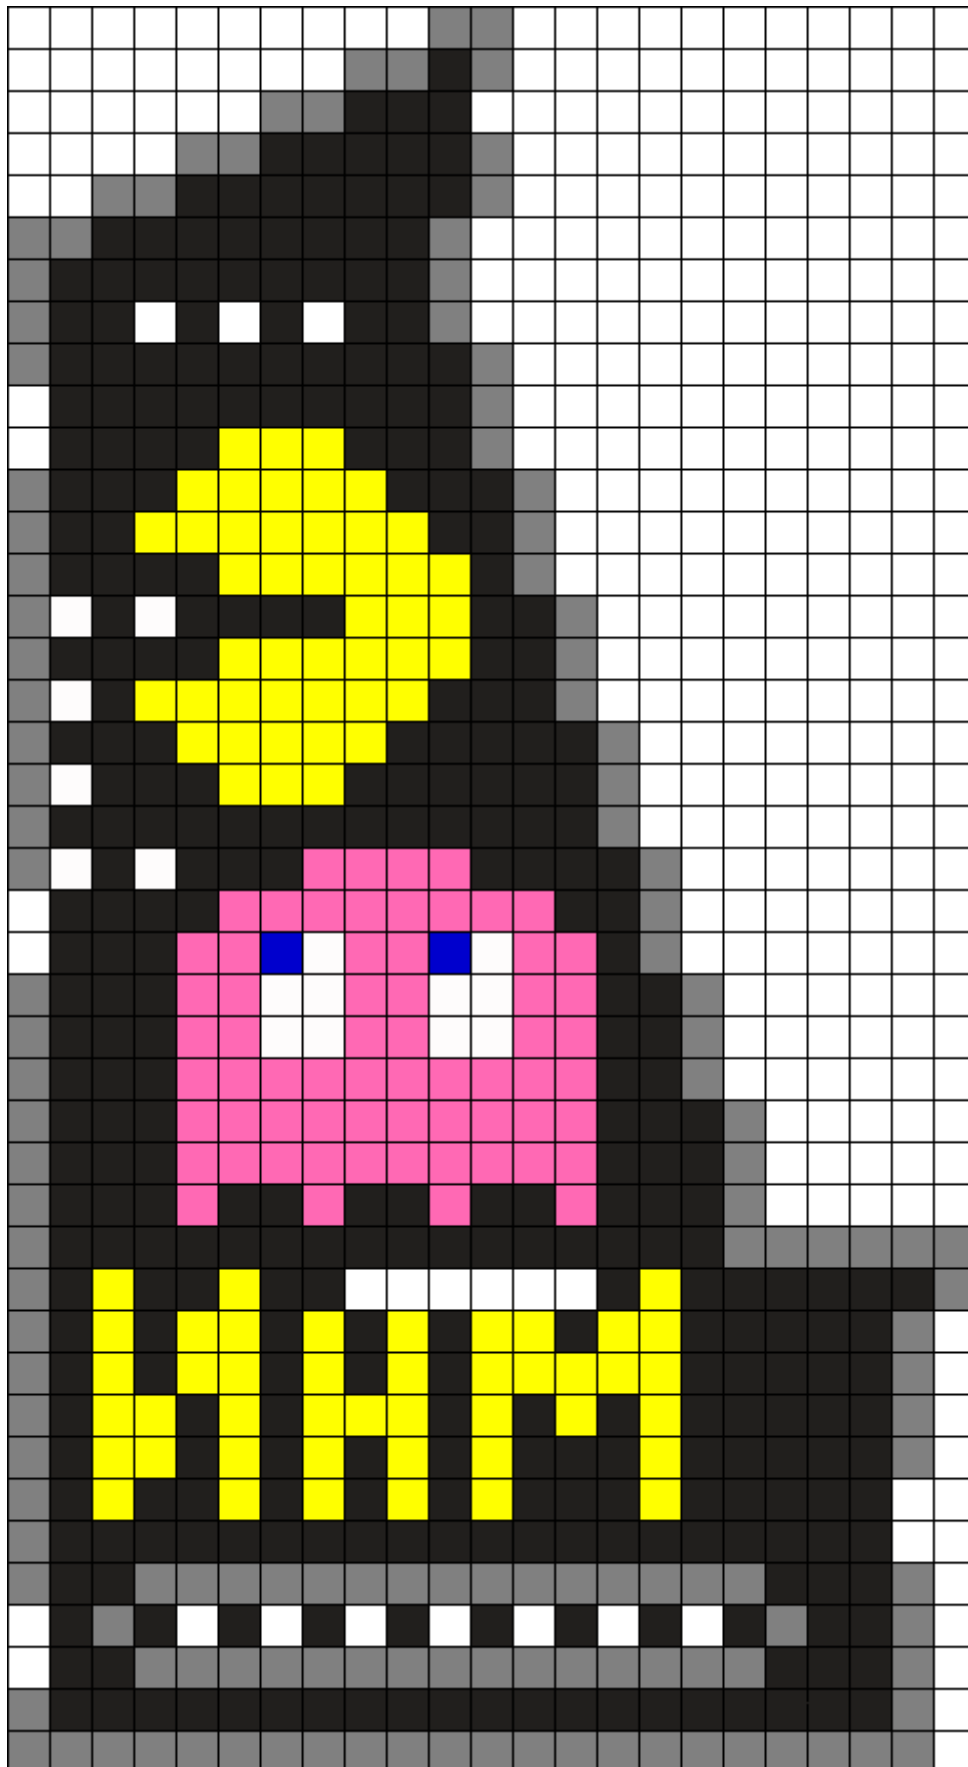

# MPacMan3 Kandi Pattern

Created by: marianinaa88

23 columns wide x 42 rows tall

137

333

89

16

2

64