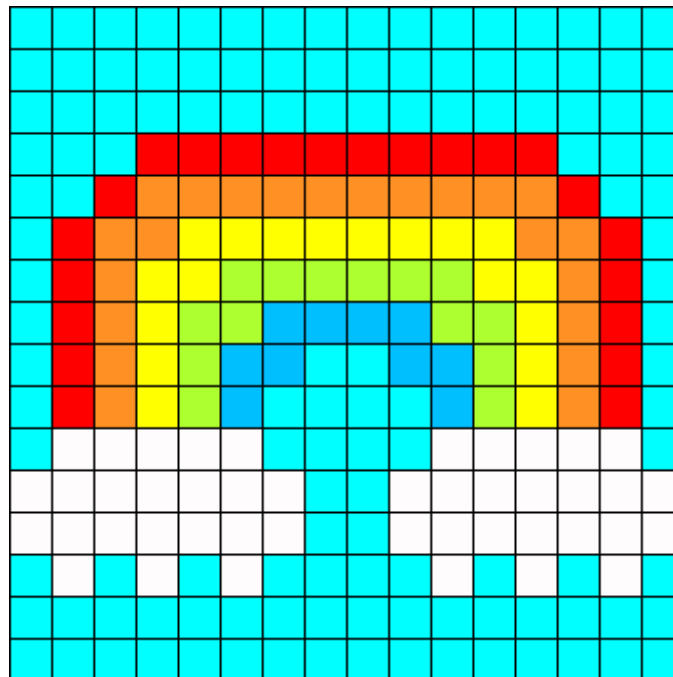

# Kandi Patterns Site Logo Kandi Pattern

Created by: Twilight

16 columns wide x 16 rows tall

126	22	22	18	14	10	44
-----	----	----	----	----	----	----