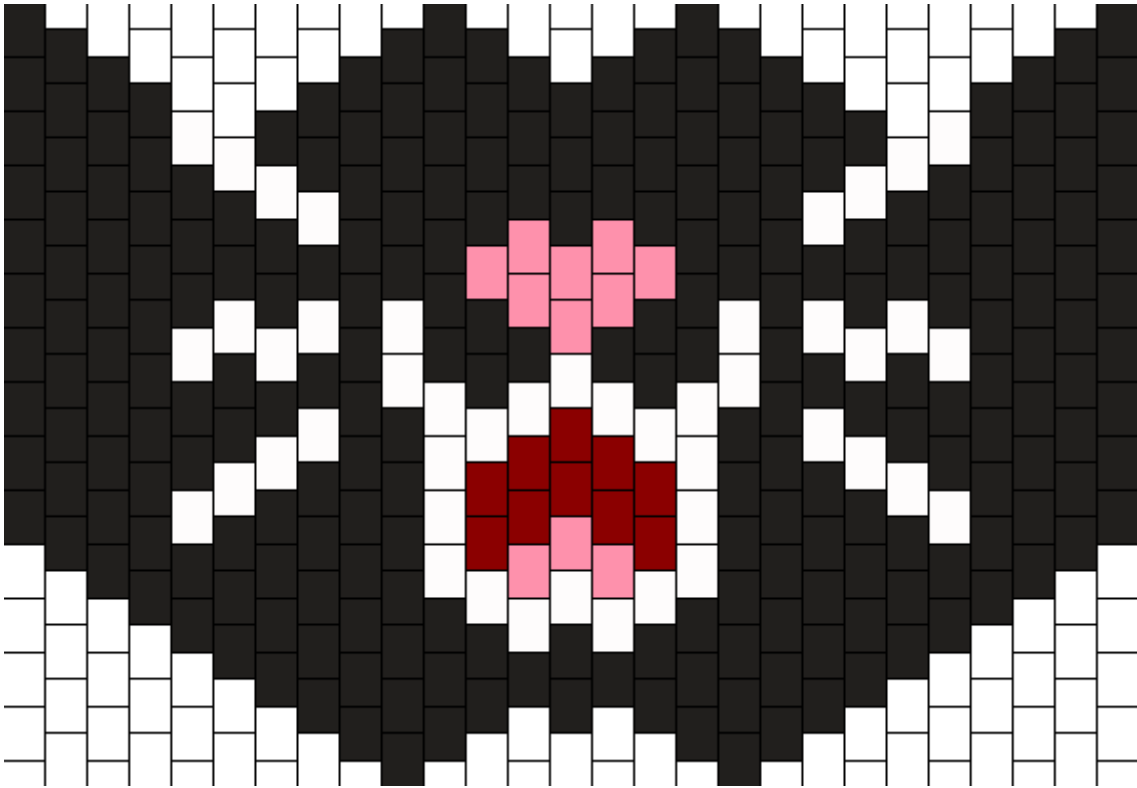

# Kitty Mask Kandi Pattern

Created by: Nikairu

26 columns wide x 14 rows tall

243	46	10	11
-----	----	----	----