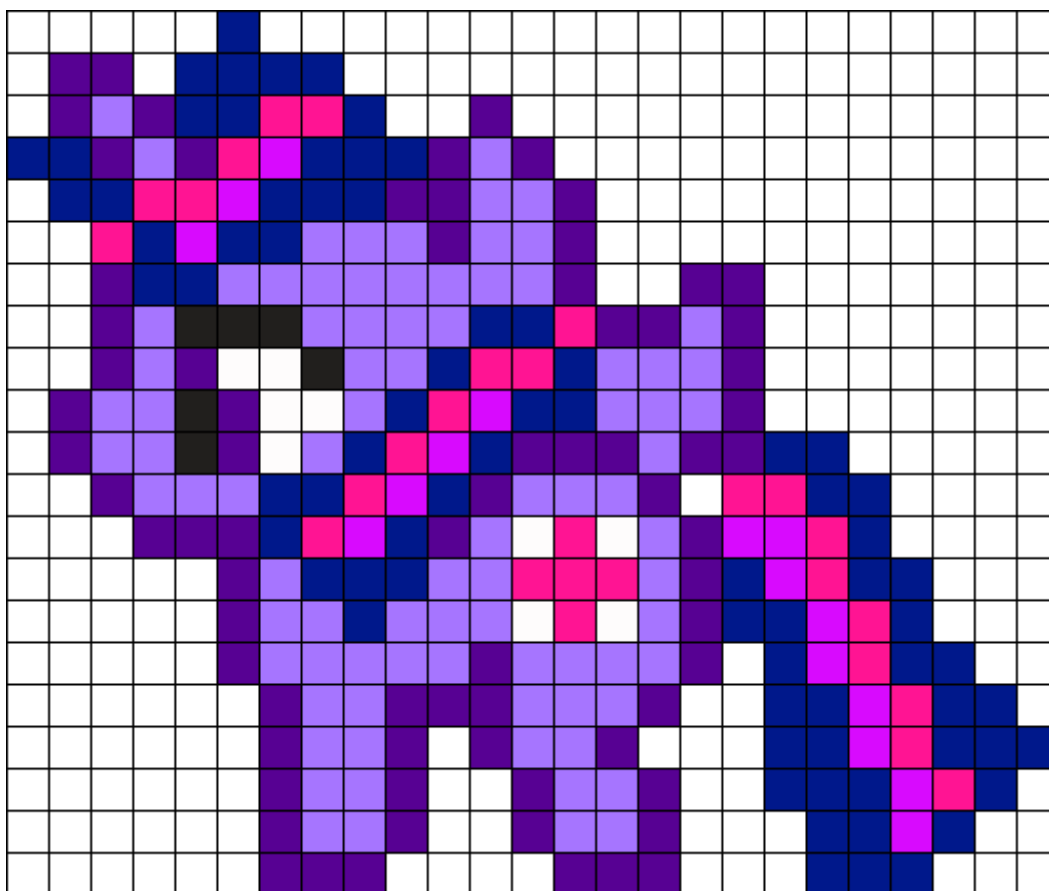

Twilight Sparkle My Little Pony Kandi Pattern

Created by: BreAnda_98

25 columns wide x 21 rows tall

841

73

74

27

16

6

9

84