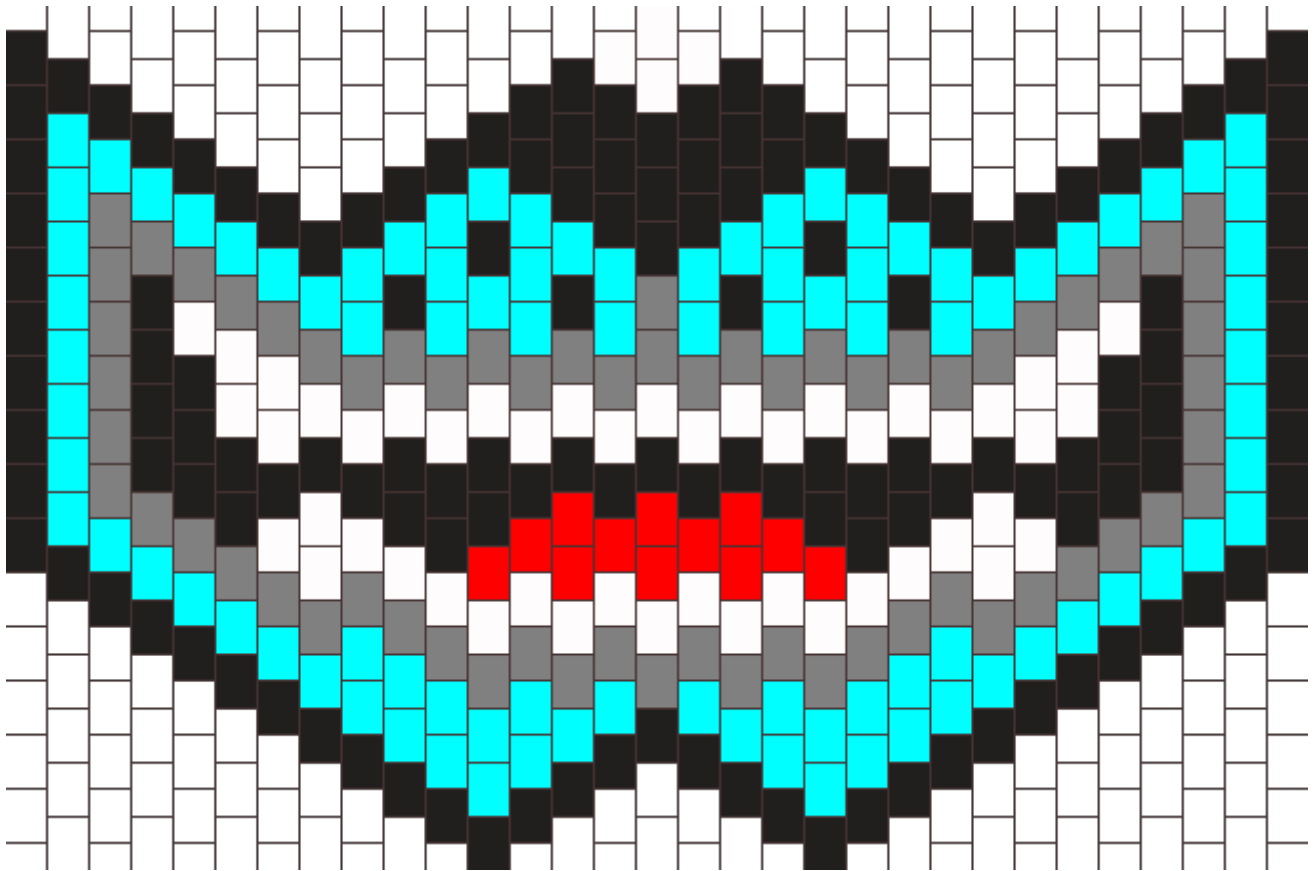

Wolf Smile Kandi Pattern

Created by: mau5_head

30 columns wide x 15 rows tall

139	52	92	63	12
-----	----	----	----	----