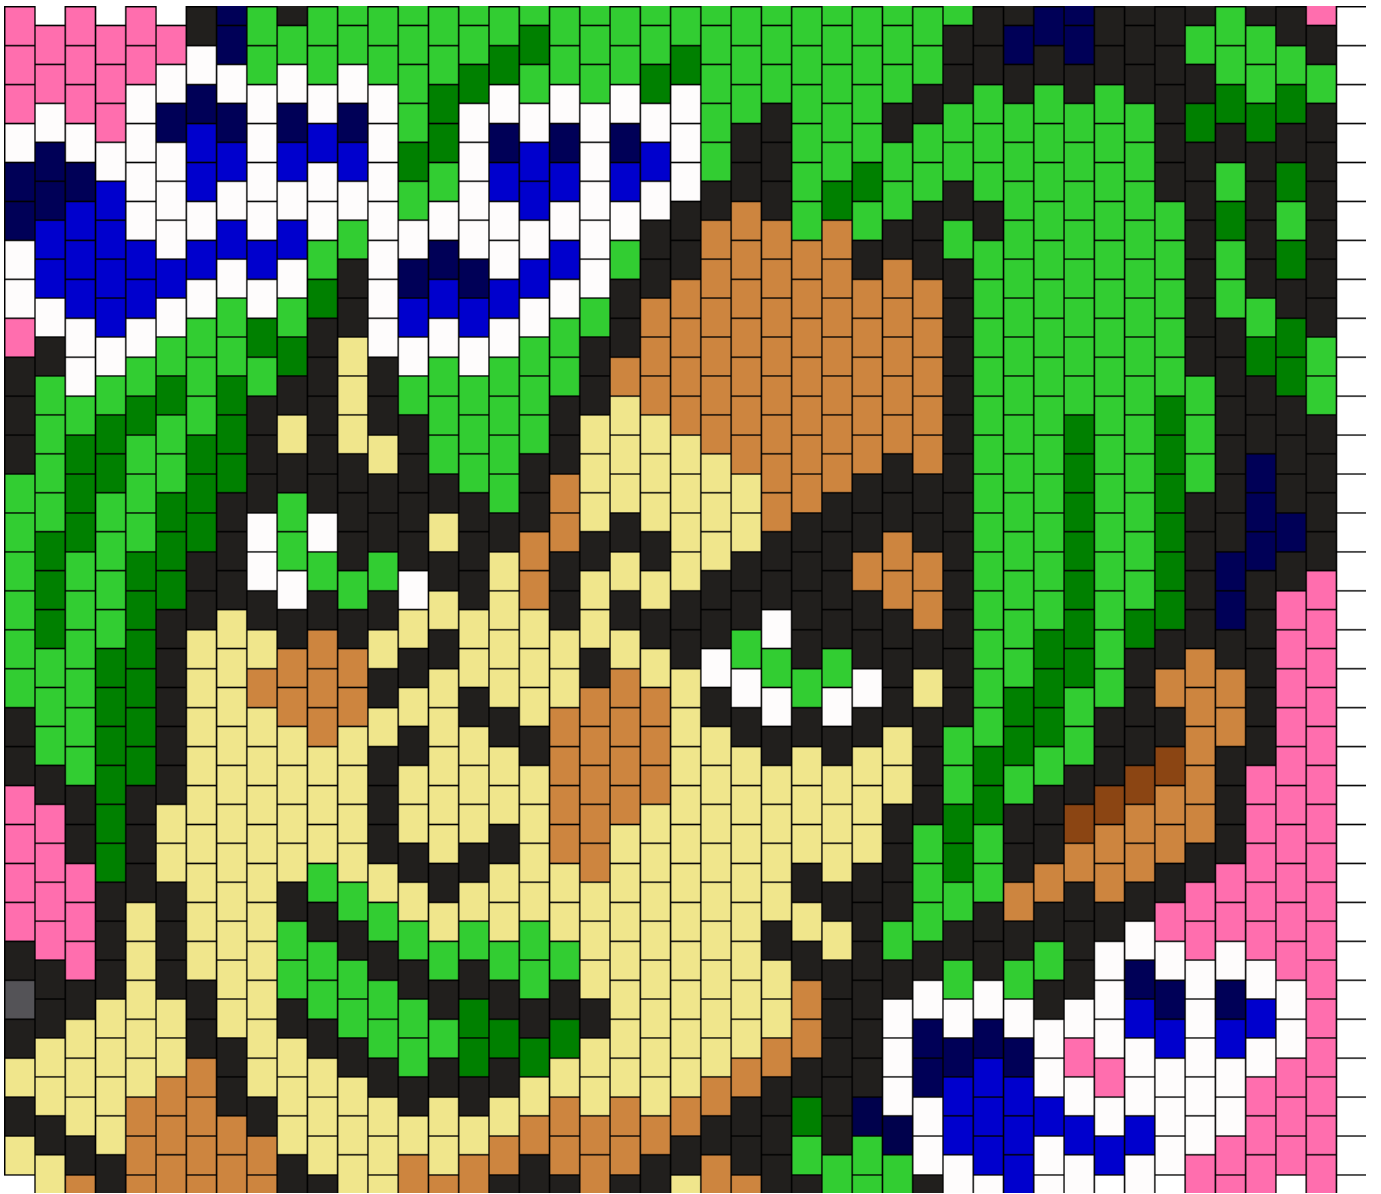

Jolyne Kandi Pattern

Created by: Kuromi

45 columns wide x 30 rows tall

327	130	286	83	143	4	50	36	221	2	1	74
-----	-----	-----	----	-----	---	----	----	-----	---	---	----