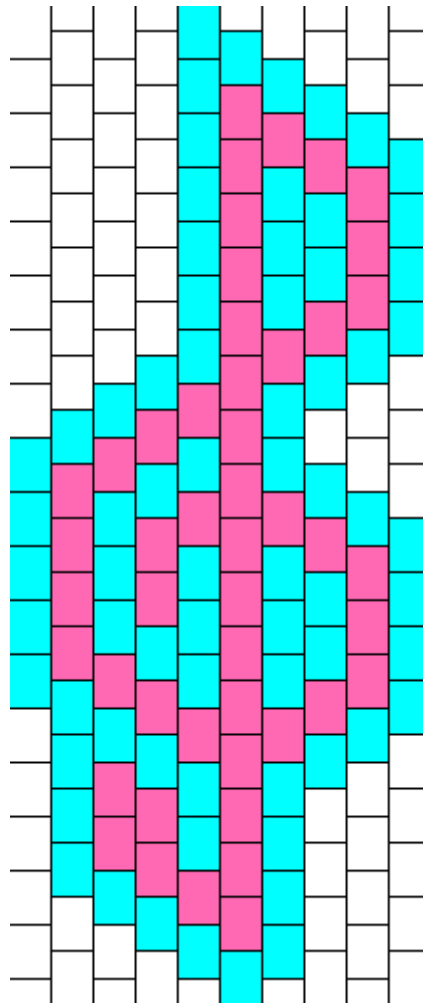

Treble Clef Kandi Pattern

Created by: kandykaty

9 columns wide x 18 rows tall

48

70