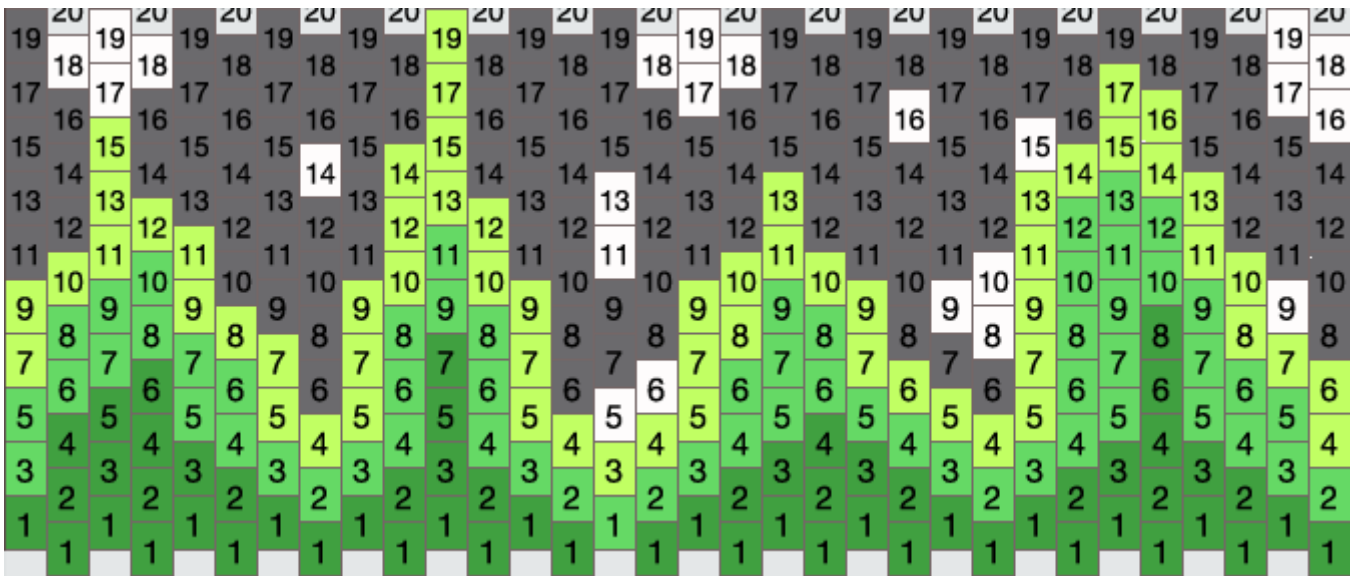

# Changeling Kandi Pattern

Created by: W4T3RM3L0N

32 columns wide x 10 rows tall

26

59

60

61

117