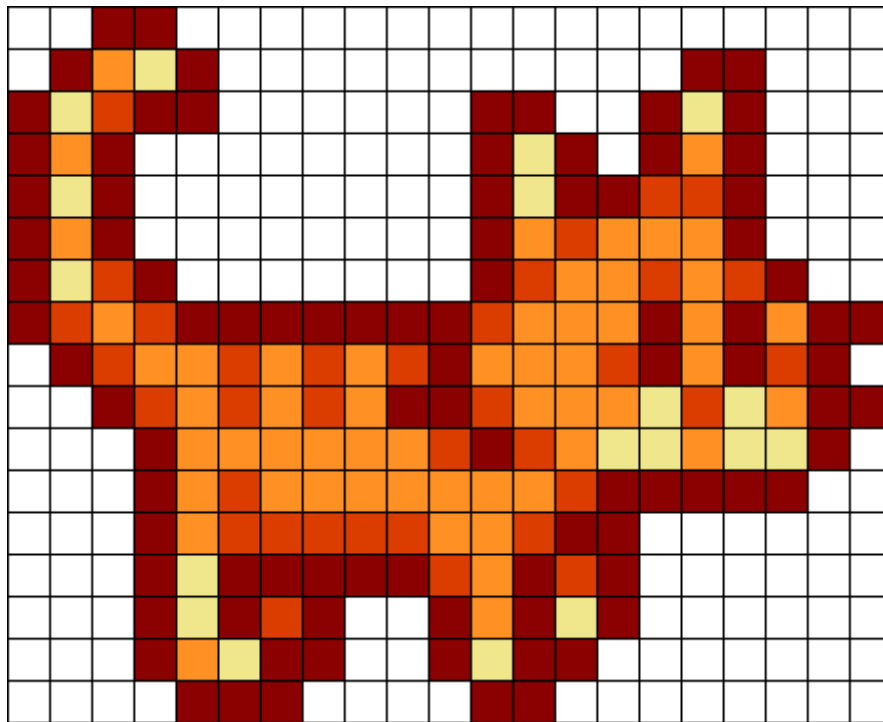

# Stardew Cat Kandi Pattern

Created by: rjhahn97

21 columns wide x 17 rows tall

92	18	54	35
----	----	----	----