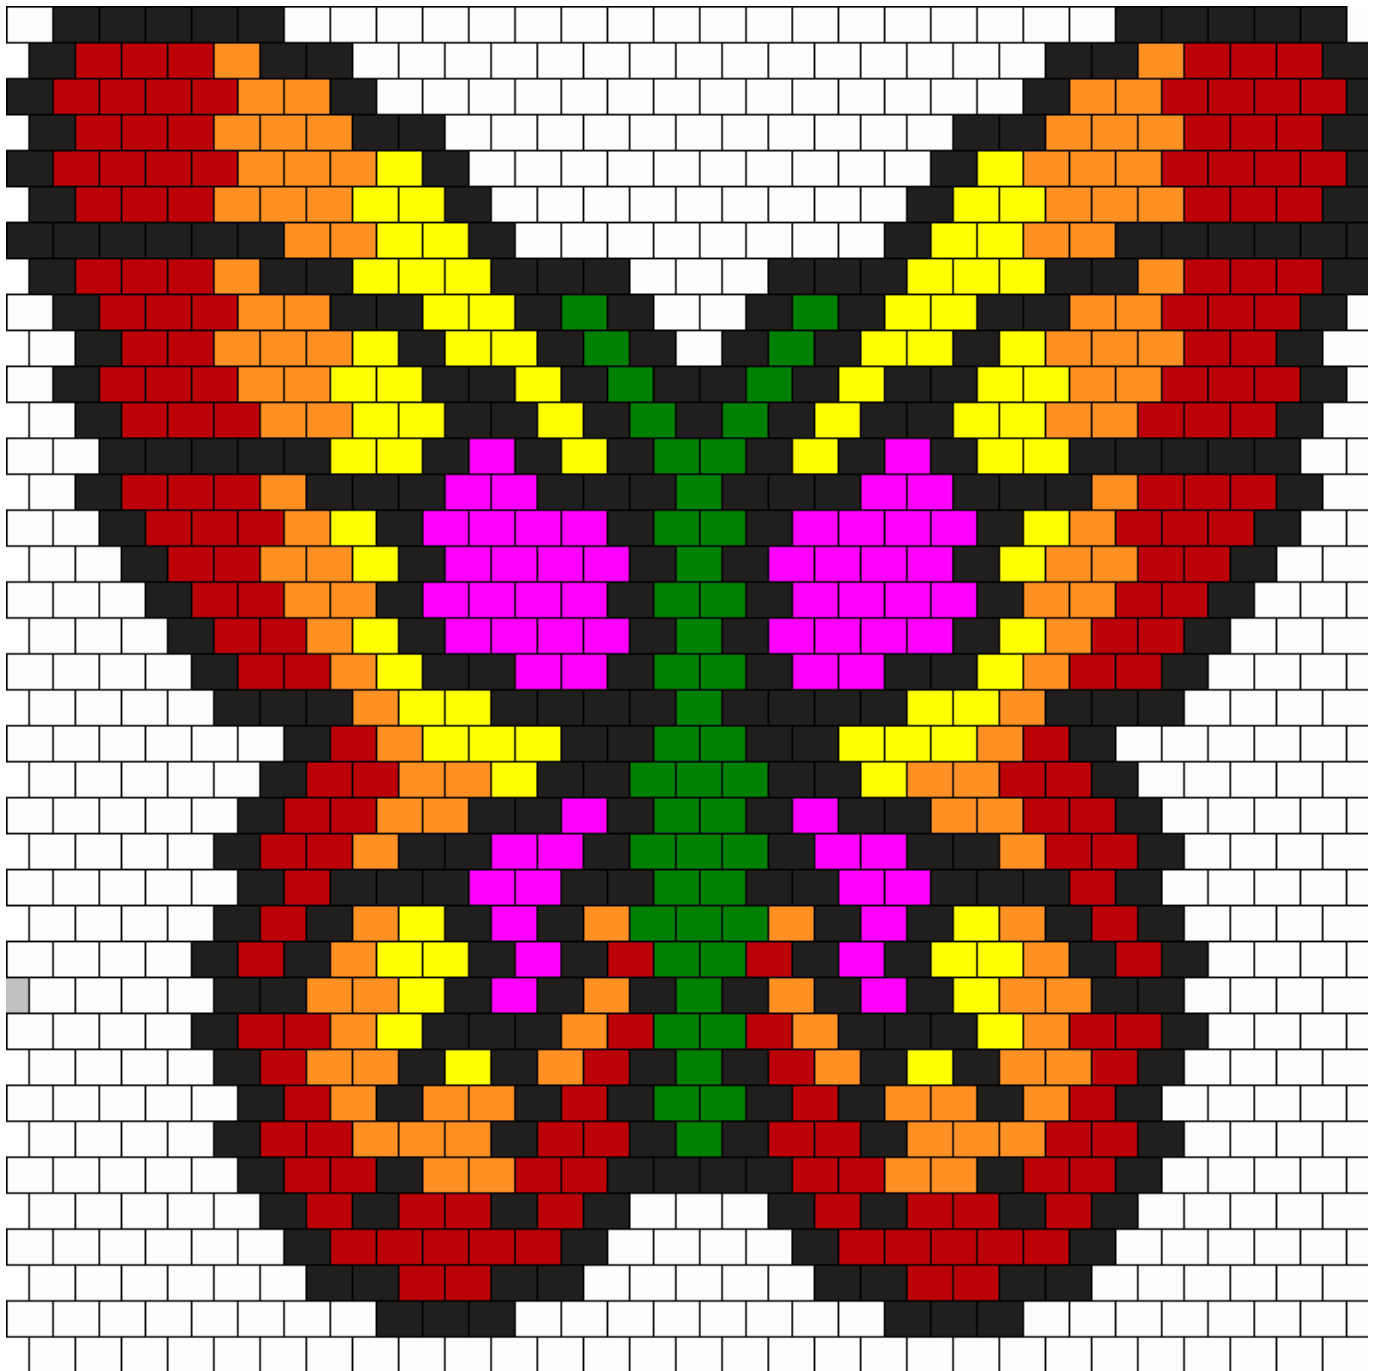

Butterfly Kandi Pattern

Created by: schroth_crafter

37 columns wide x 29 rows tall

303	164	116	76	44	361	1	58
-----	-----	-----	----	----	-----	---	----