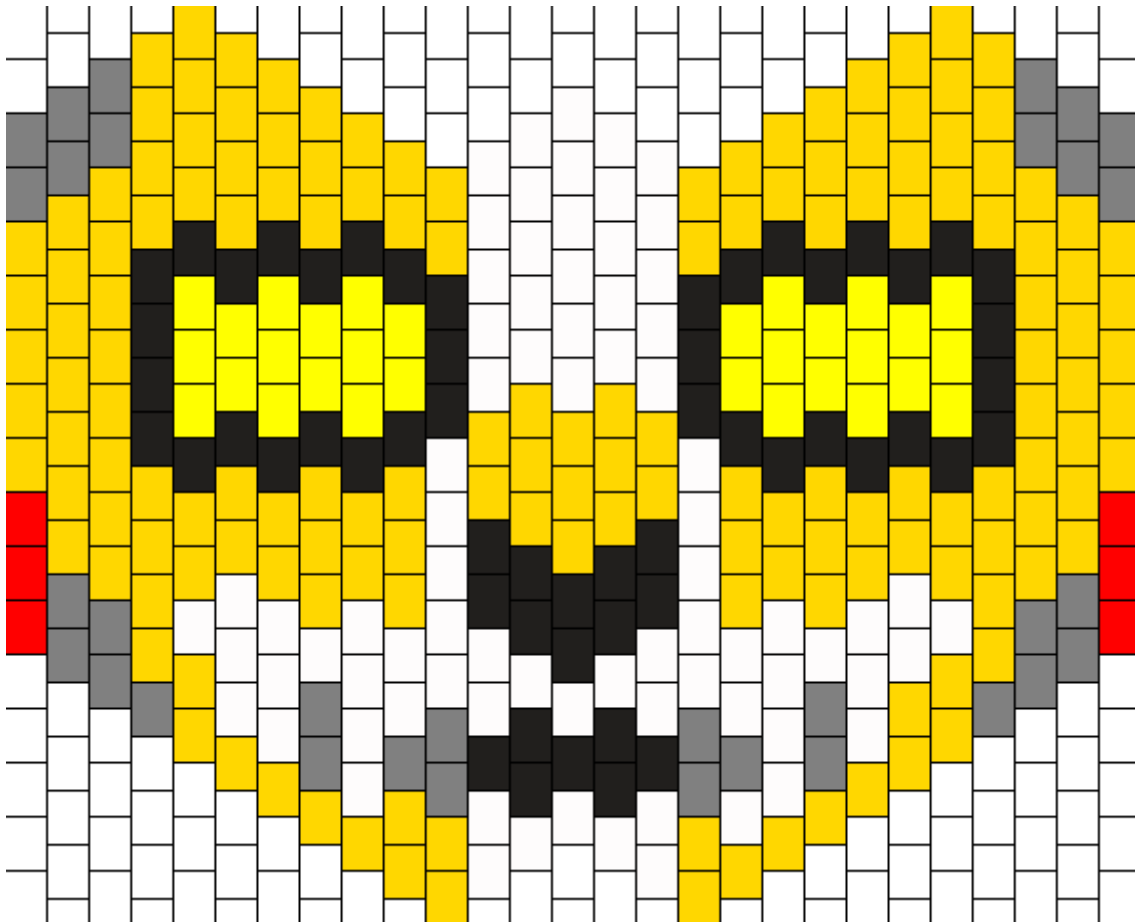

# Voltron Yellow Lion Kandi Pattern

Created by: tina\_thecupcake

26 columns wide x 16 rows tall

157	32	78	55	30	6
-----	----	----	----	----	---