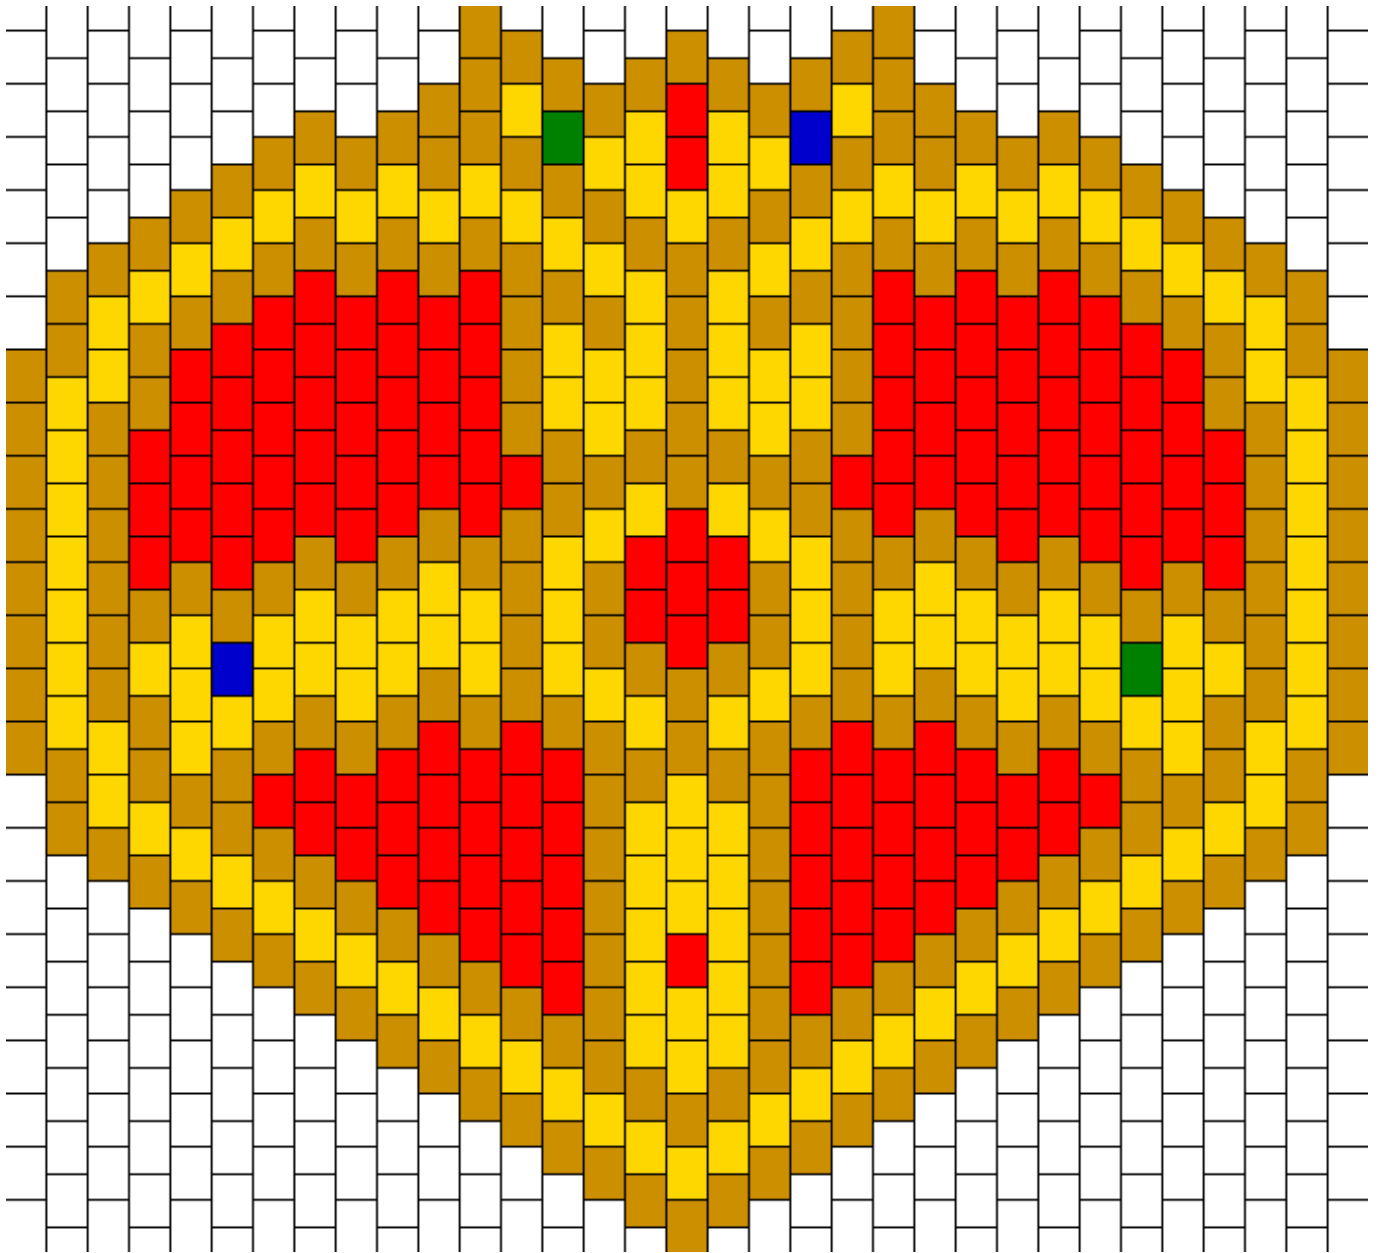

# Cosmic Heart Compact Kandi Pattern

Created by: kandipocalypse

32 columns wide x 23 rows tall

146	159	246	2	2
-----	-----	-----	---	---