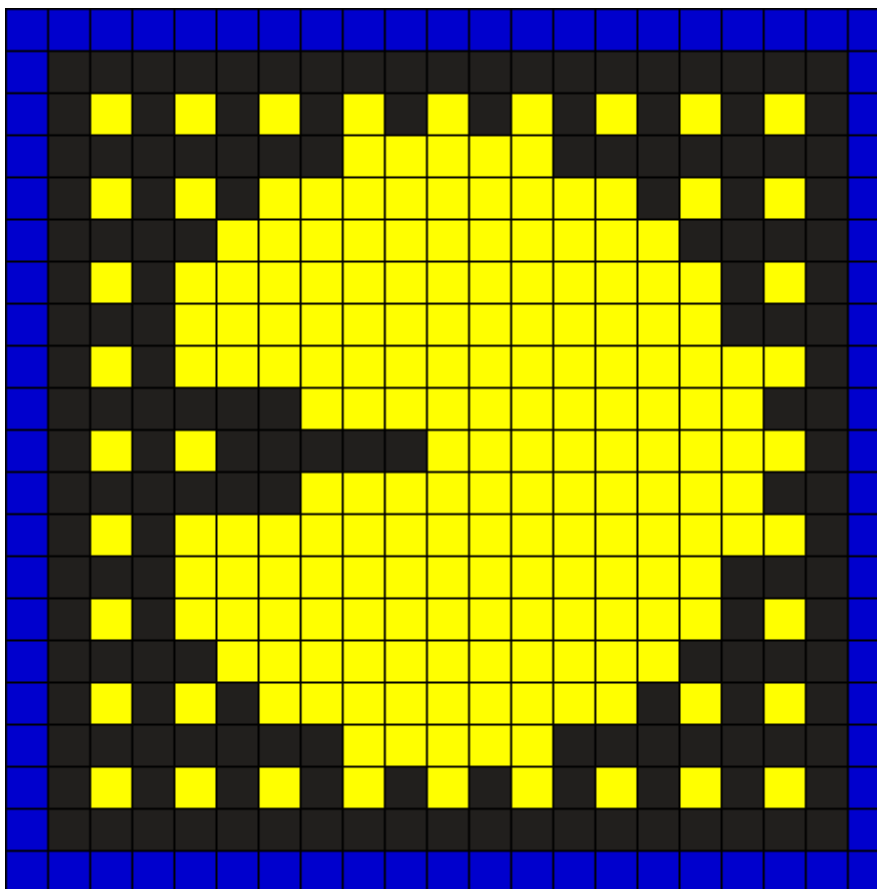

Pacman Coaster Kandi Pattern

Created by: tashar_h

21 columns wide x 21 rows tall

164

80

197