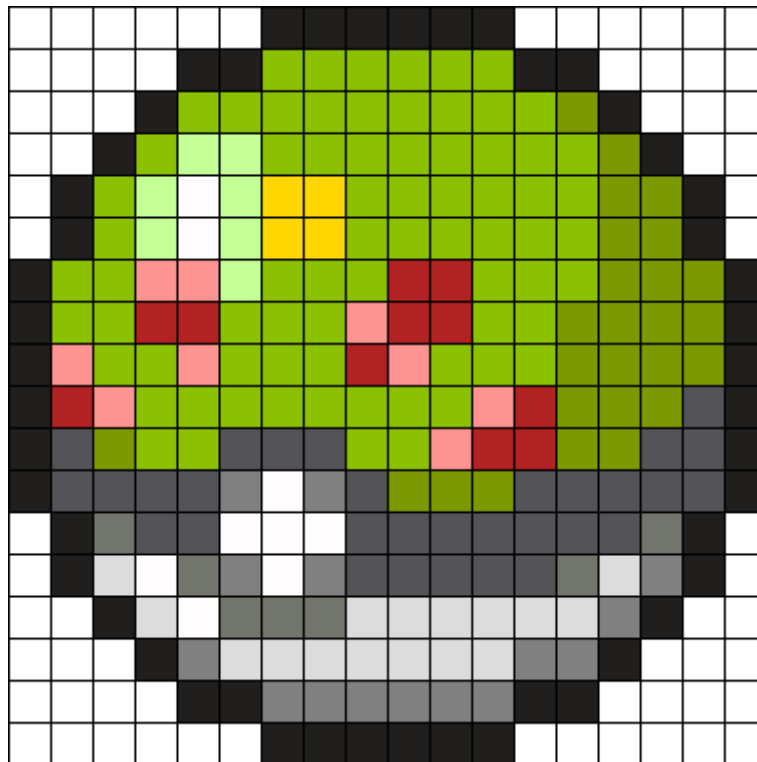

# Friendball Kandi Pattern

Created by: WorshipHK

18 columns wide x 18 rows tall

48	73	26	7	9	4	9	11	31	15	7	16
----	----	----	---	---	---	---	----	----	----	---	----