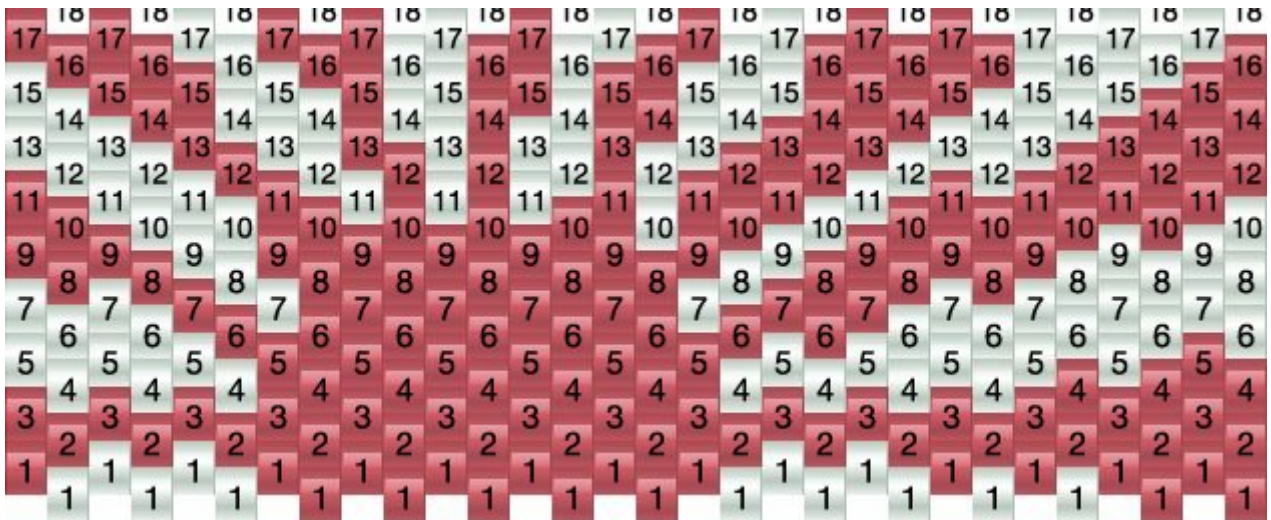

OK SAITAMA Kandi Pattern

Created by: Vannypewpew

34 columns wide x 16 rows tall

181

136

139