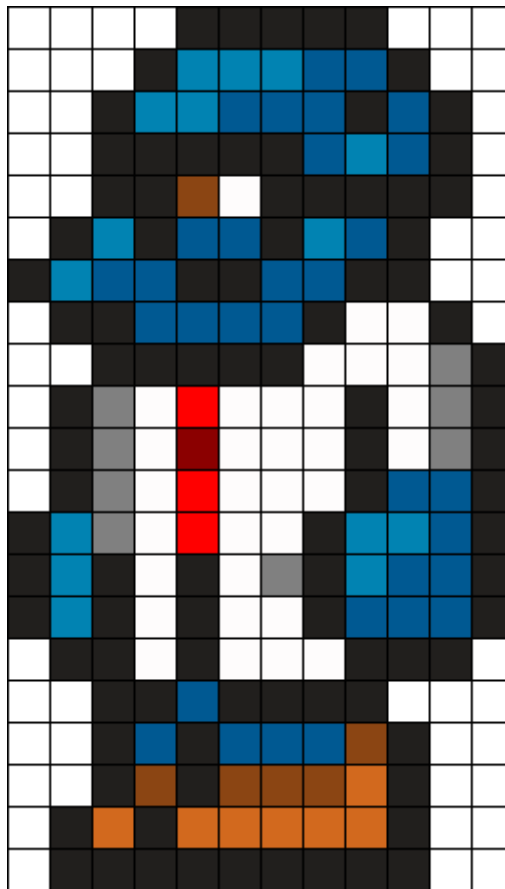

Terraria Goblin Tinkerer Kandi Pattern

Created by: FrozenBooty

12 columns wide x 21 rows tall

841