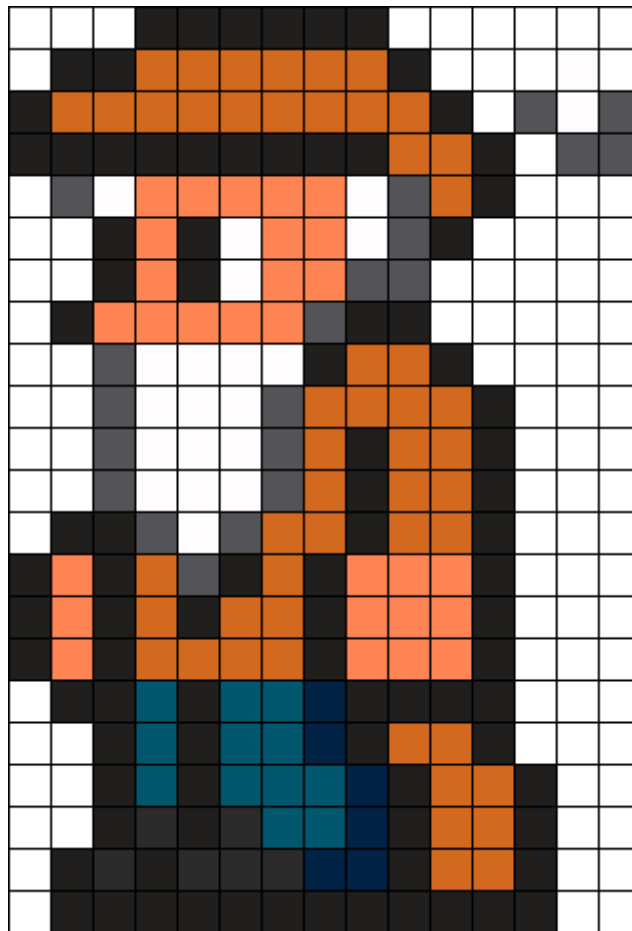

Terraria Merchant Kandi Pattern

Created by: FrozenBooty

15 columns wide x 22 rows tall

90	51	21	20	28	12	6	6
----	----	----	----	----	----	---	---