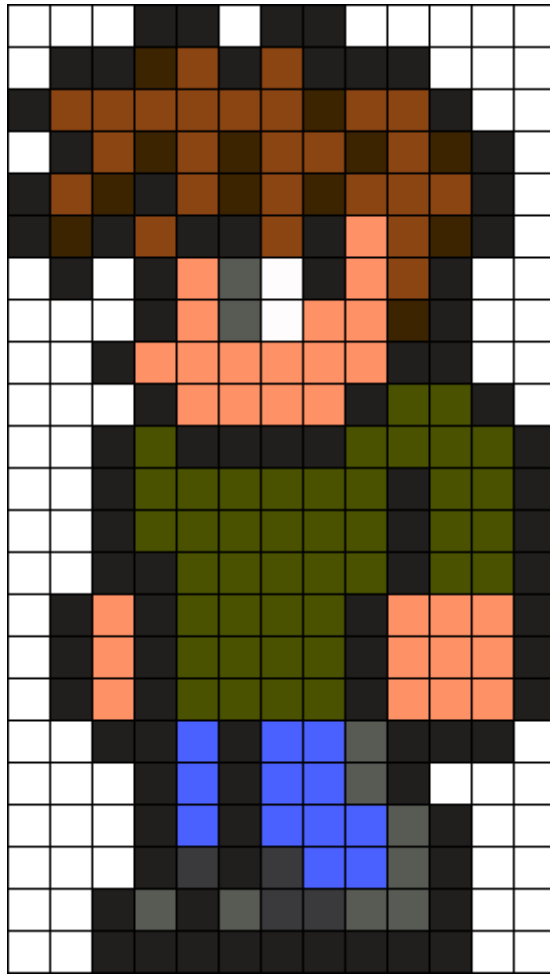

Terraria Guide Kandi Pattern

Created by: FrozenBooty

13 columns wide x 23 rows tall

841

90

2

28

10

25

12

4

12

42