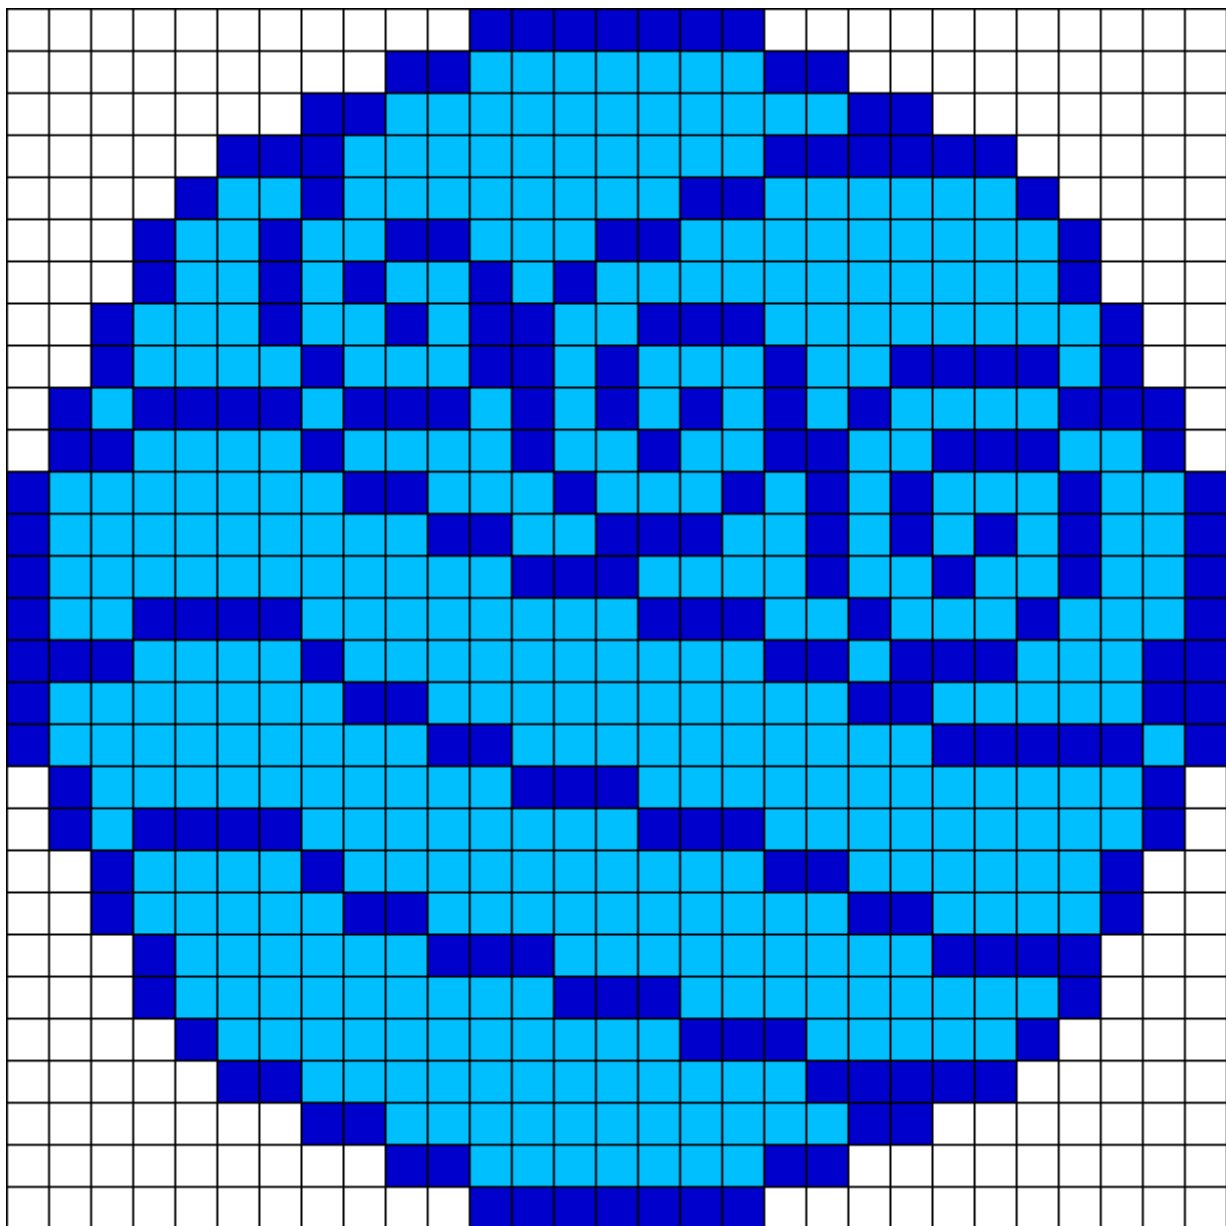

Avatar Water Element Kandi Pattern

Created by: Ongaku1

29 columns wide x 29 rows tall

220 429