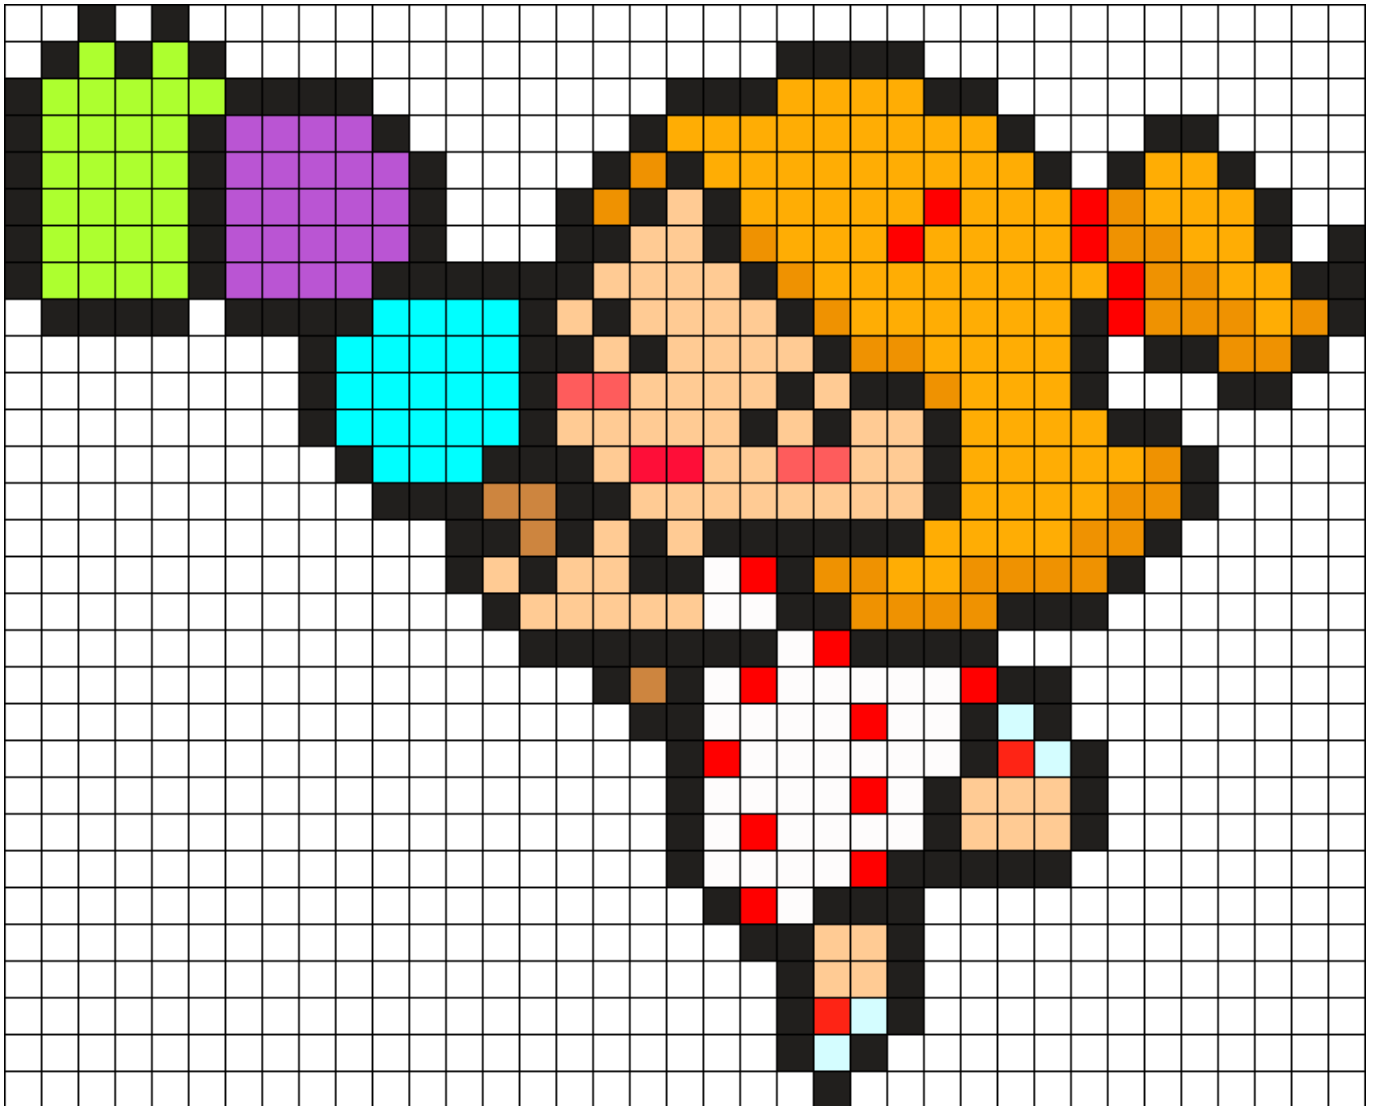

Ice Cream Kandi Pattern

Created by: FluffieUnicorn

37 columns wide x 30 rows tall

181	34	87	16	37	4	2	4	2	4	22	23	27
63												