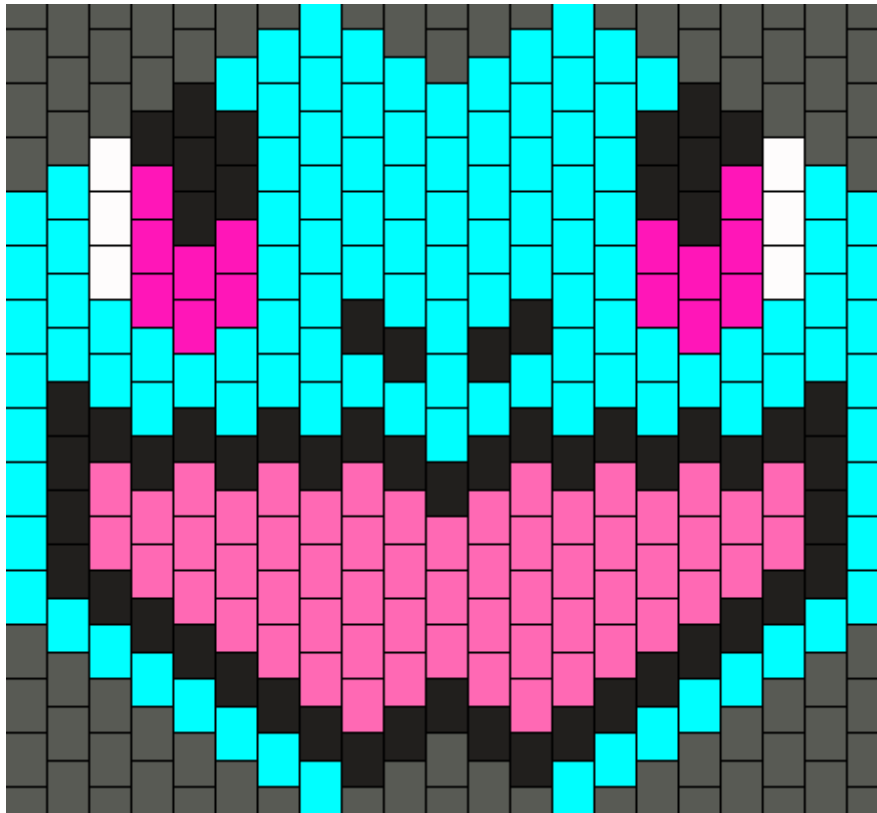

Squirtle Face Mask Kandi Pattern

Created by: raveslave9894

20 columns wide x 14 rows tall

158	115	58	57	14	6
-----	-----	----	----	----	---