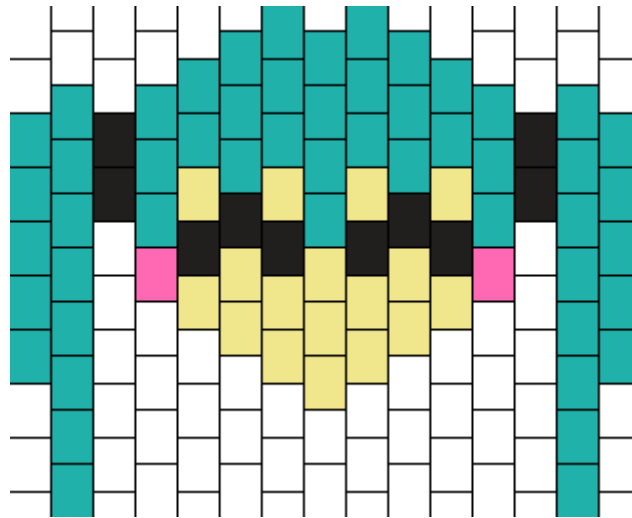

Chibi Miku Head Kandi Pattern

Created by: xK3LL1Nx

14 columns wide x 9 rows tall

17	2	10	52
----	---	----	----