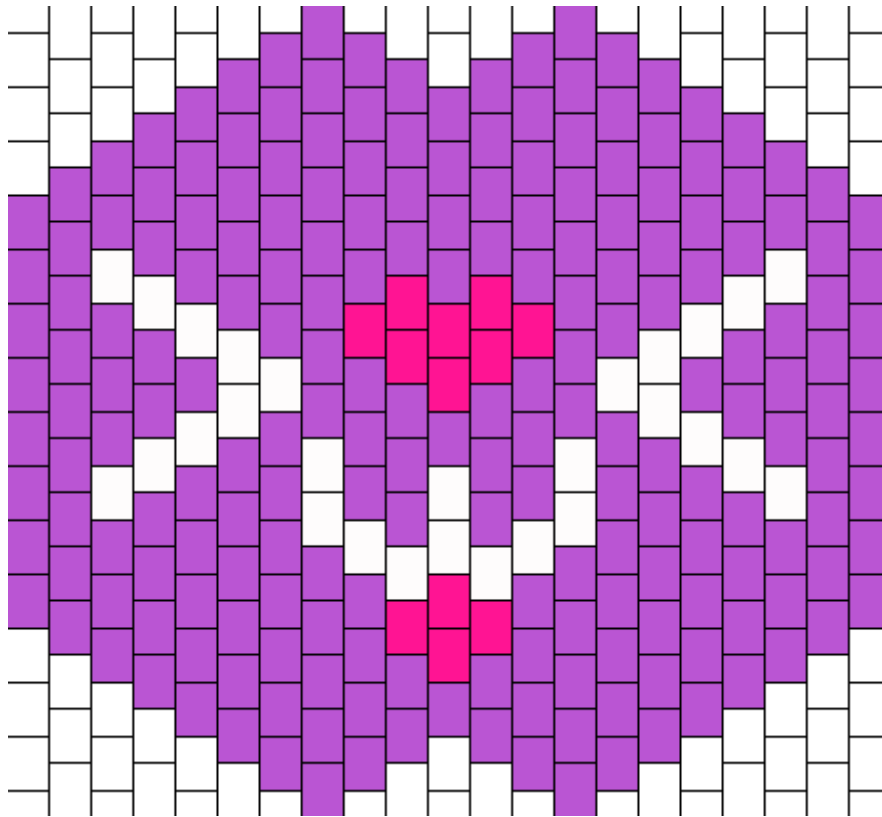

Cat Mask Kandi Pattern

Created by: Sasstablook

20 columns wide x 14 rows tall

210

28

12