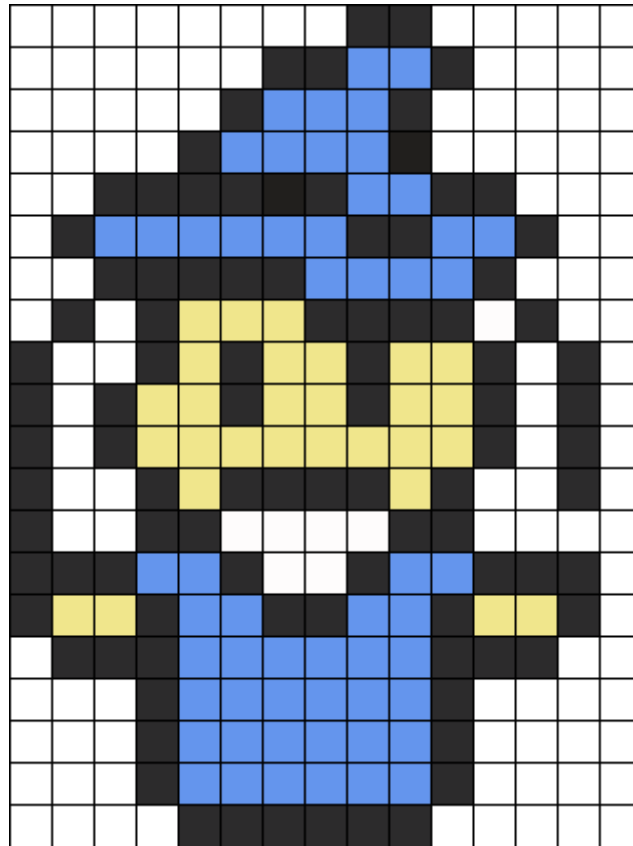

Dumbledore Kandi Pattern

Created by: heatoffire

15 columns wide x 20 rows tall

93 7 17 28 55 2