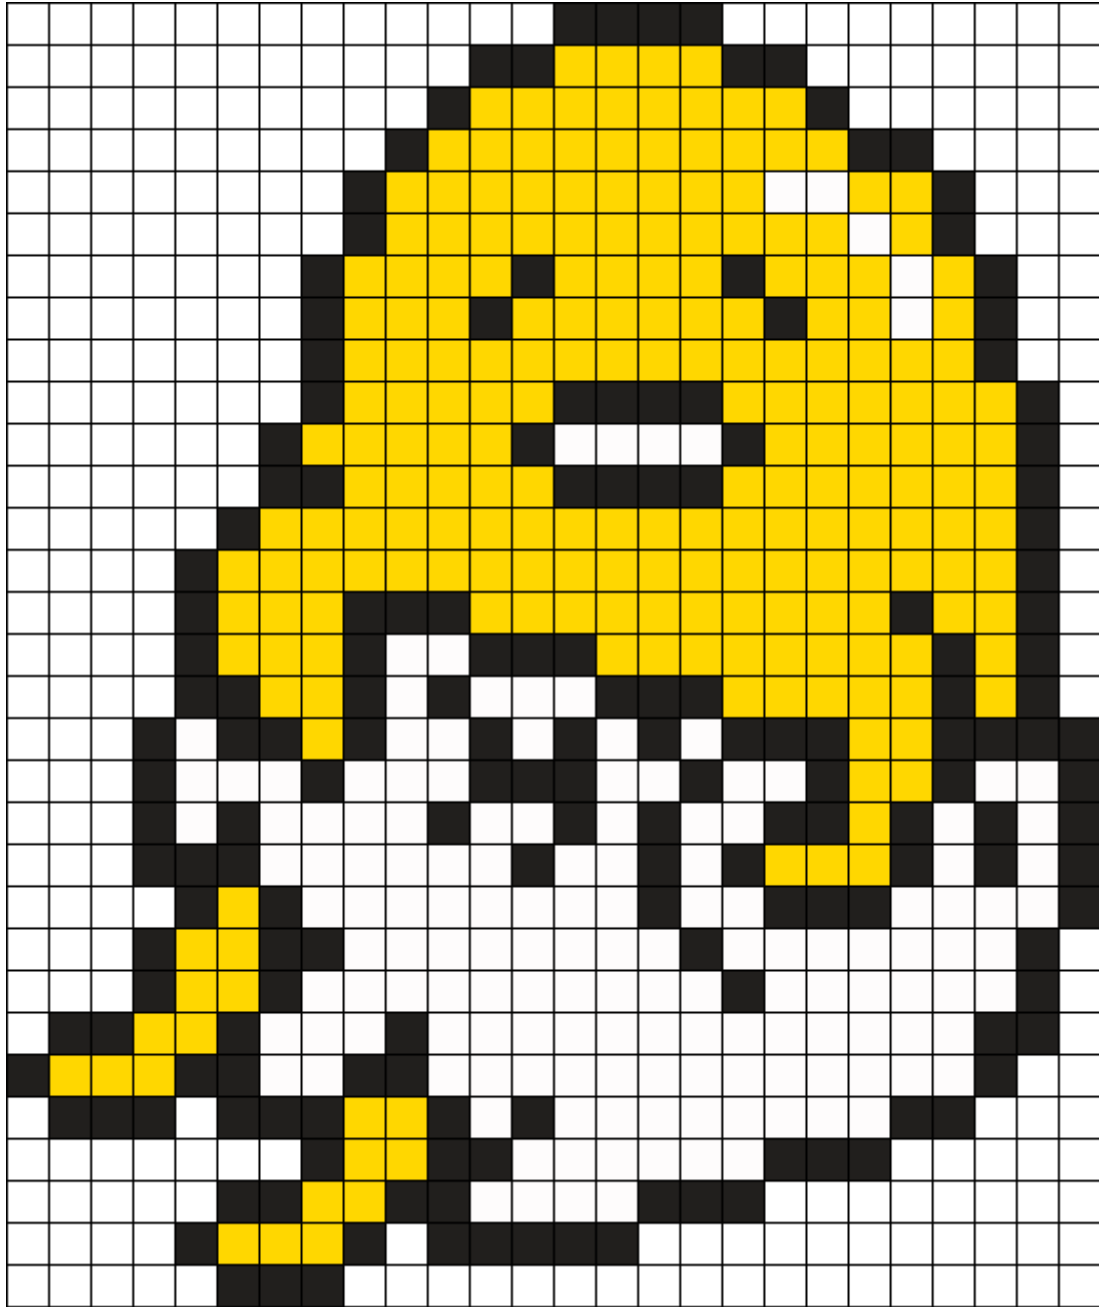

Kawaii Egg Gudetama Split Shell Kandi Pattern

Created by: killedurfaceson

26 columns wide x 31 rows tall

173

151

219